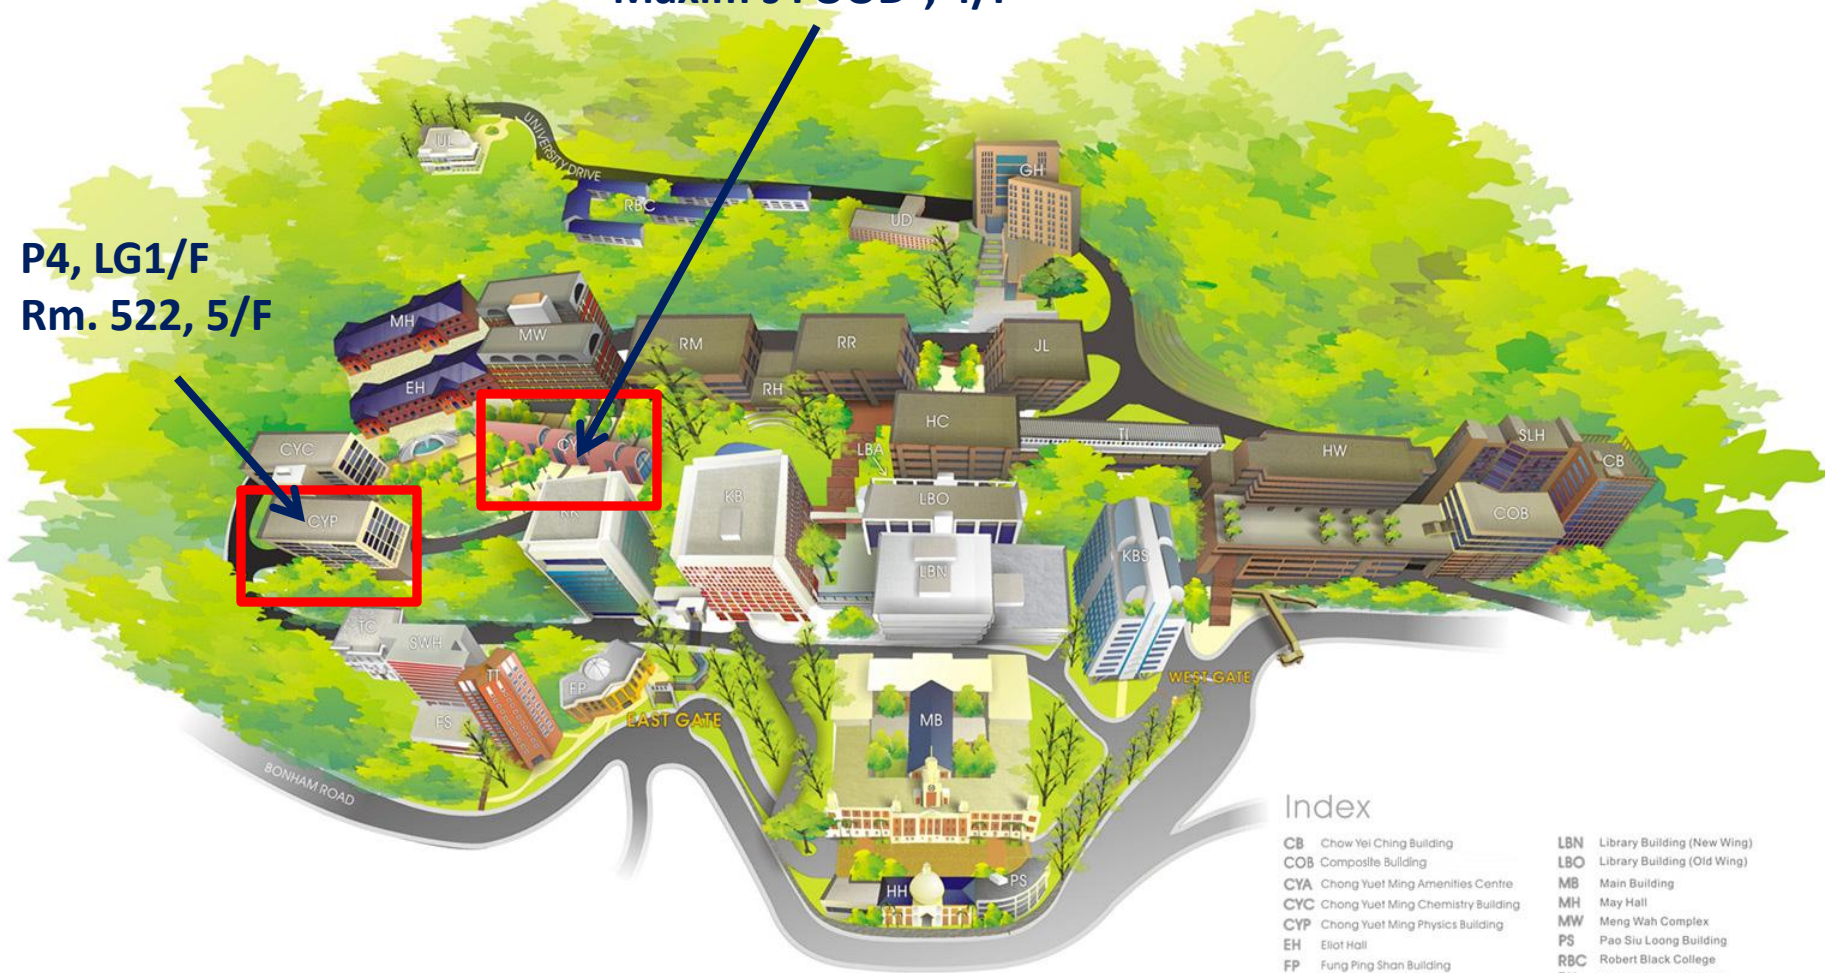

Maxim's FOOD², 4/F

P4, LG1/F
Rm. 522, 5/F

Index

CB	Chow Yei Ching Building	LBN	Library Building (New Wing)
COB	Composite Building	LBO	Library Building (Old Wing)
CYA	Chong Yuet Ming Amenities Centre	MB	Main Building
CYC	Chong Yuet Ming Chemistry Building	MH	May Hall
CYP	Chong Yuet Ming Physics Building	MW	Meng Wah Complex
EH	Eliot Hall	PS	Pao Siu Loong Building
FP	Fung Ping Shan Building	RBC	Robert Black College
FS	Fong Shu Chuen Amenities Centre	RM	Rayson Huang Theatre
GH	Graduate House	RH	Runme Shaw Building
HC	Hui Oi Chow Science Building	RR	Run Run Shaw Building
HH	Hung Hing Ying Building	SLH	Simon K.Y. Lee Hall
HW	Haking Wong Building	SWH	Swire Hall
JL	James Hsioung Lee Science Building	TC	Tang Chi Ngong Building
KB	Knowles Building	TI	Technology Innovation and Incubation Building
KBS	Kadoorie Biological Sciences Building	UD	T.T. Tsui Building
KK	K.K. Leung Building	UT	University Drive No. 2
LBA	Library Annex	UL	University Lodge

The University of Hong Kong
Main Campus