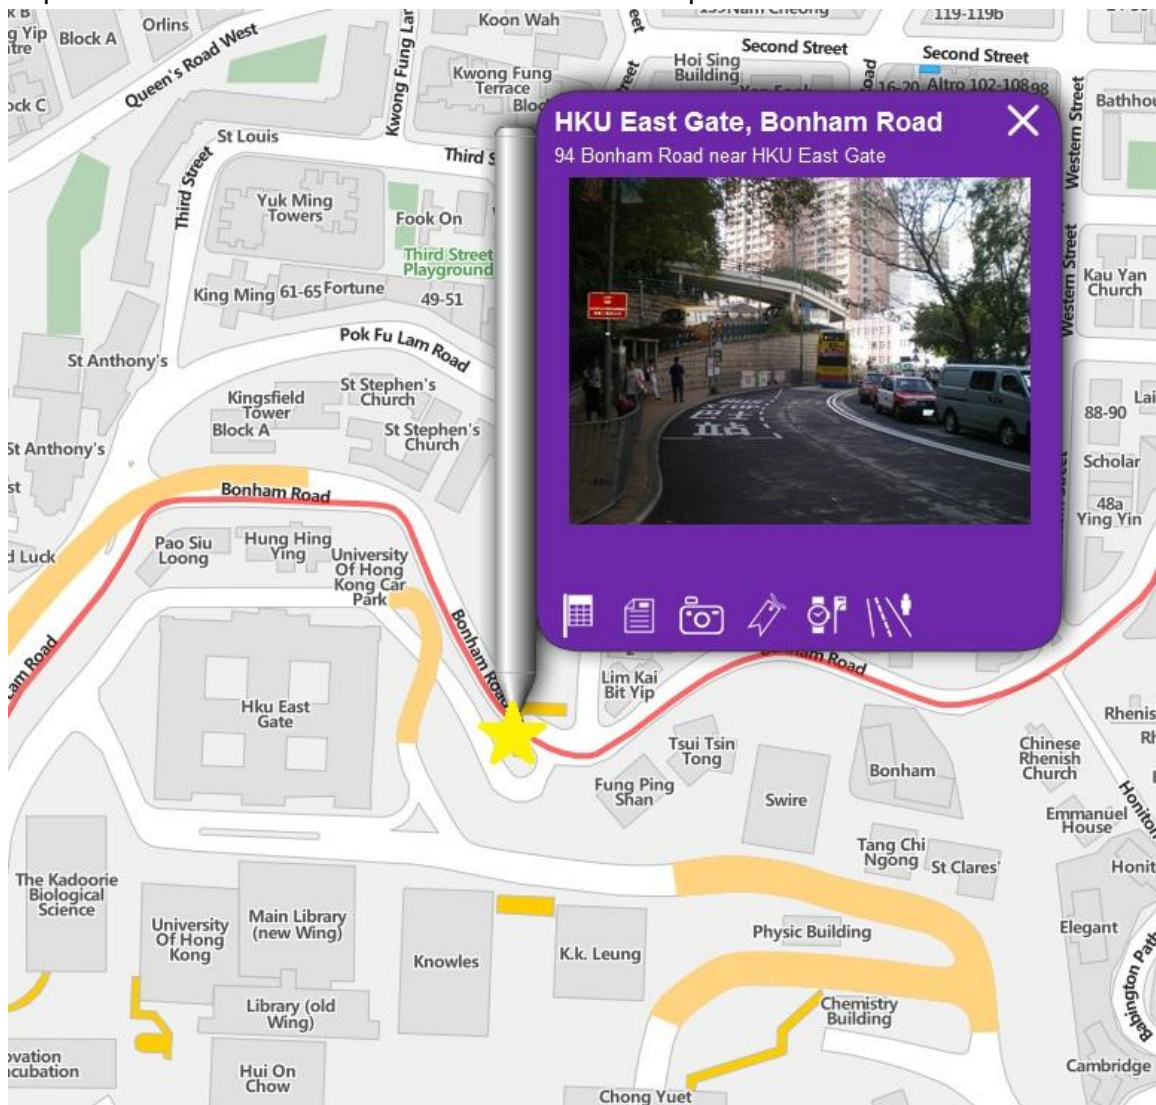

From Bishop Lei International House to the University

Take the **bus route no. 23** outside of Caritas Centre at **Caine Road**. You need to walk about few minutes to Caine Road from Bishop Lei International House (see the map below).

Map from: <http://mobileapp.nwstbus.com.hk/nw/?l=1&f=0>

Take a stop at **HKU East Gate, Bonham Road** (see the map below). There are about 7 stops in total to arrived at HKU East Gate from Bishop Lei International House.

Map from: <http://mobileapp.nwstbus.com.hk/nw/?l=1&f=0>