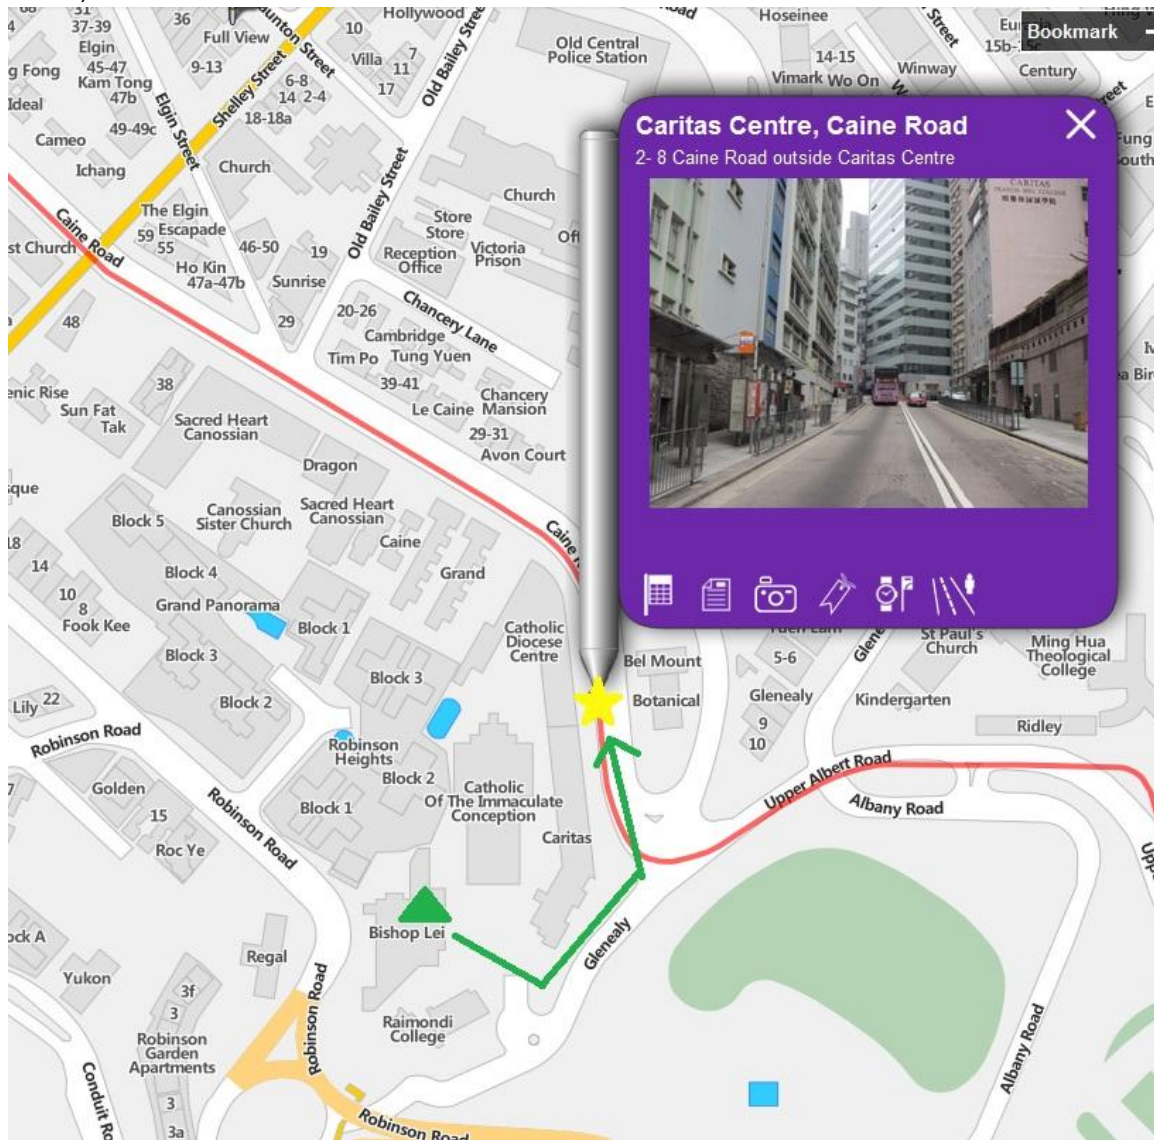

From Bishop Lei International House to the University

Take the **bus route no. 23** outside of Caritas Centre at **Caine Road**. You need to walk about few minutes to Caine Road from Bishop Lei International House (see the map below).

Map from: <http://mobileapp.nwstbus.com.hk/nw/?l=1&f=0>

Take a stop at **HKU East Gate, Bonham Road** (see the map below). There are about 7 stops in total to arrived at HKU East Gate from Bishop Lei International House.

Map from: <http://mobileapp.nwstbus.com.hk/nw/?l=1&f=0>