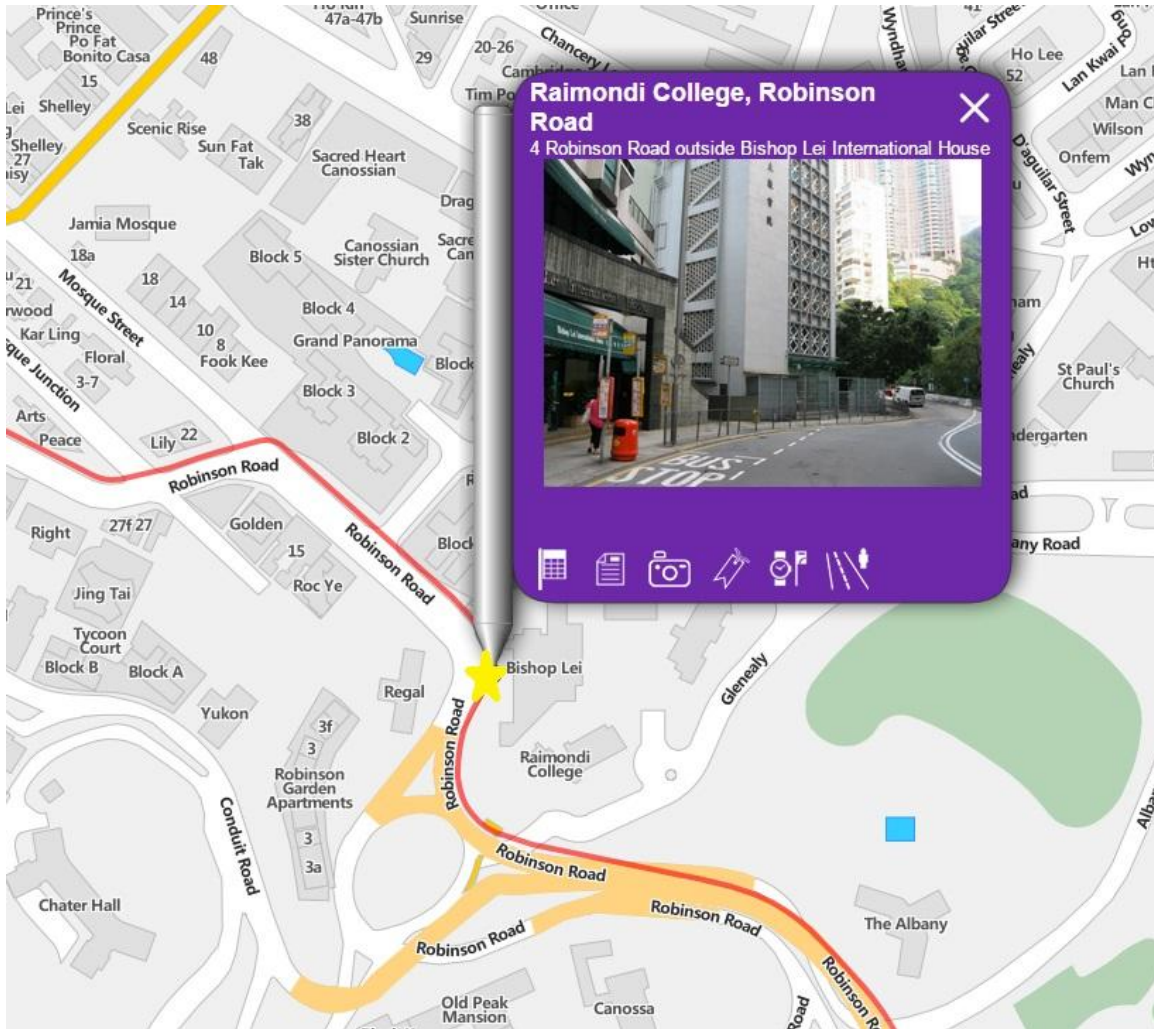

From the University to Bishop Lei International House

Take the **bus route no. 23** outside of King's College at Bonham Road (the bus station is in front of the Circle K convenience store)

Map from: <http://mobileapp.nwstbus.com.hk/nw/?l=1&f=0>

Take a stop at Raimondi College, Roabinson Road. There are about 7 stops to arrive.

Map from: <http://mobileapp.nwstbus.com.hk/nw/?l=1&f=0>