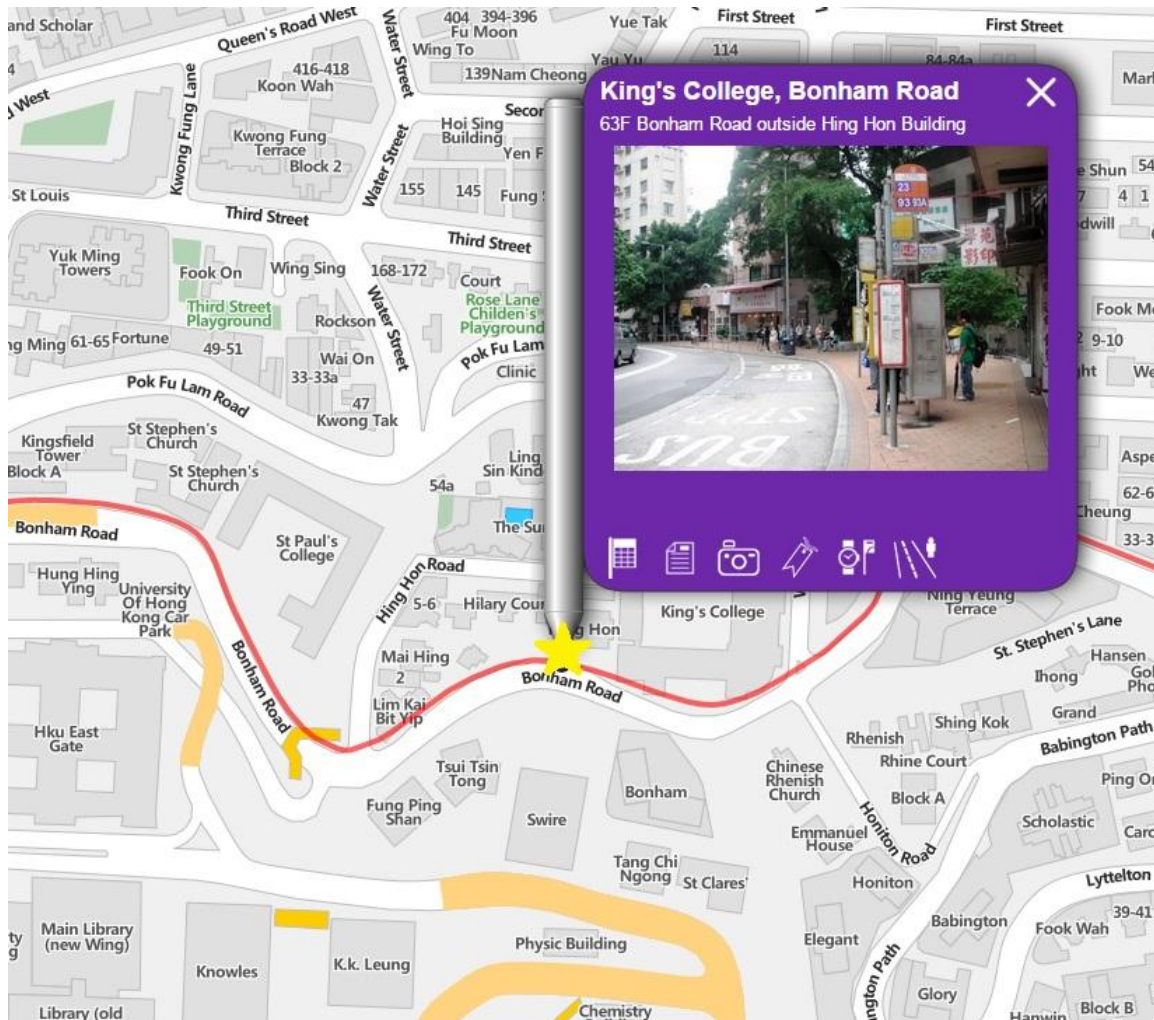

From the University to Bishop Lei International House

Take the **bus route no. 23** outside of King's College at Bonham Road (the bus station is in front of the Circle K convenience store)

Map from: <http://mobileapp.nwstbus.com.hk/nw/?l=1&f=0>

Take a stop at Raimondi College, Roabinson Road. There are about 7 stops to arrive.

Map from: <http://mobileapp.nwstbus.com.hk/nw/?l=1&f=0>