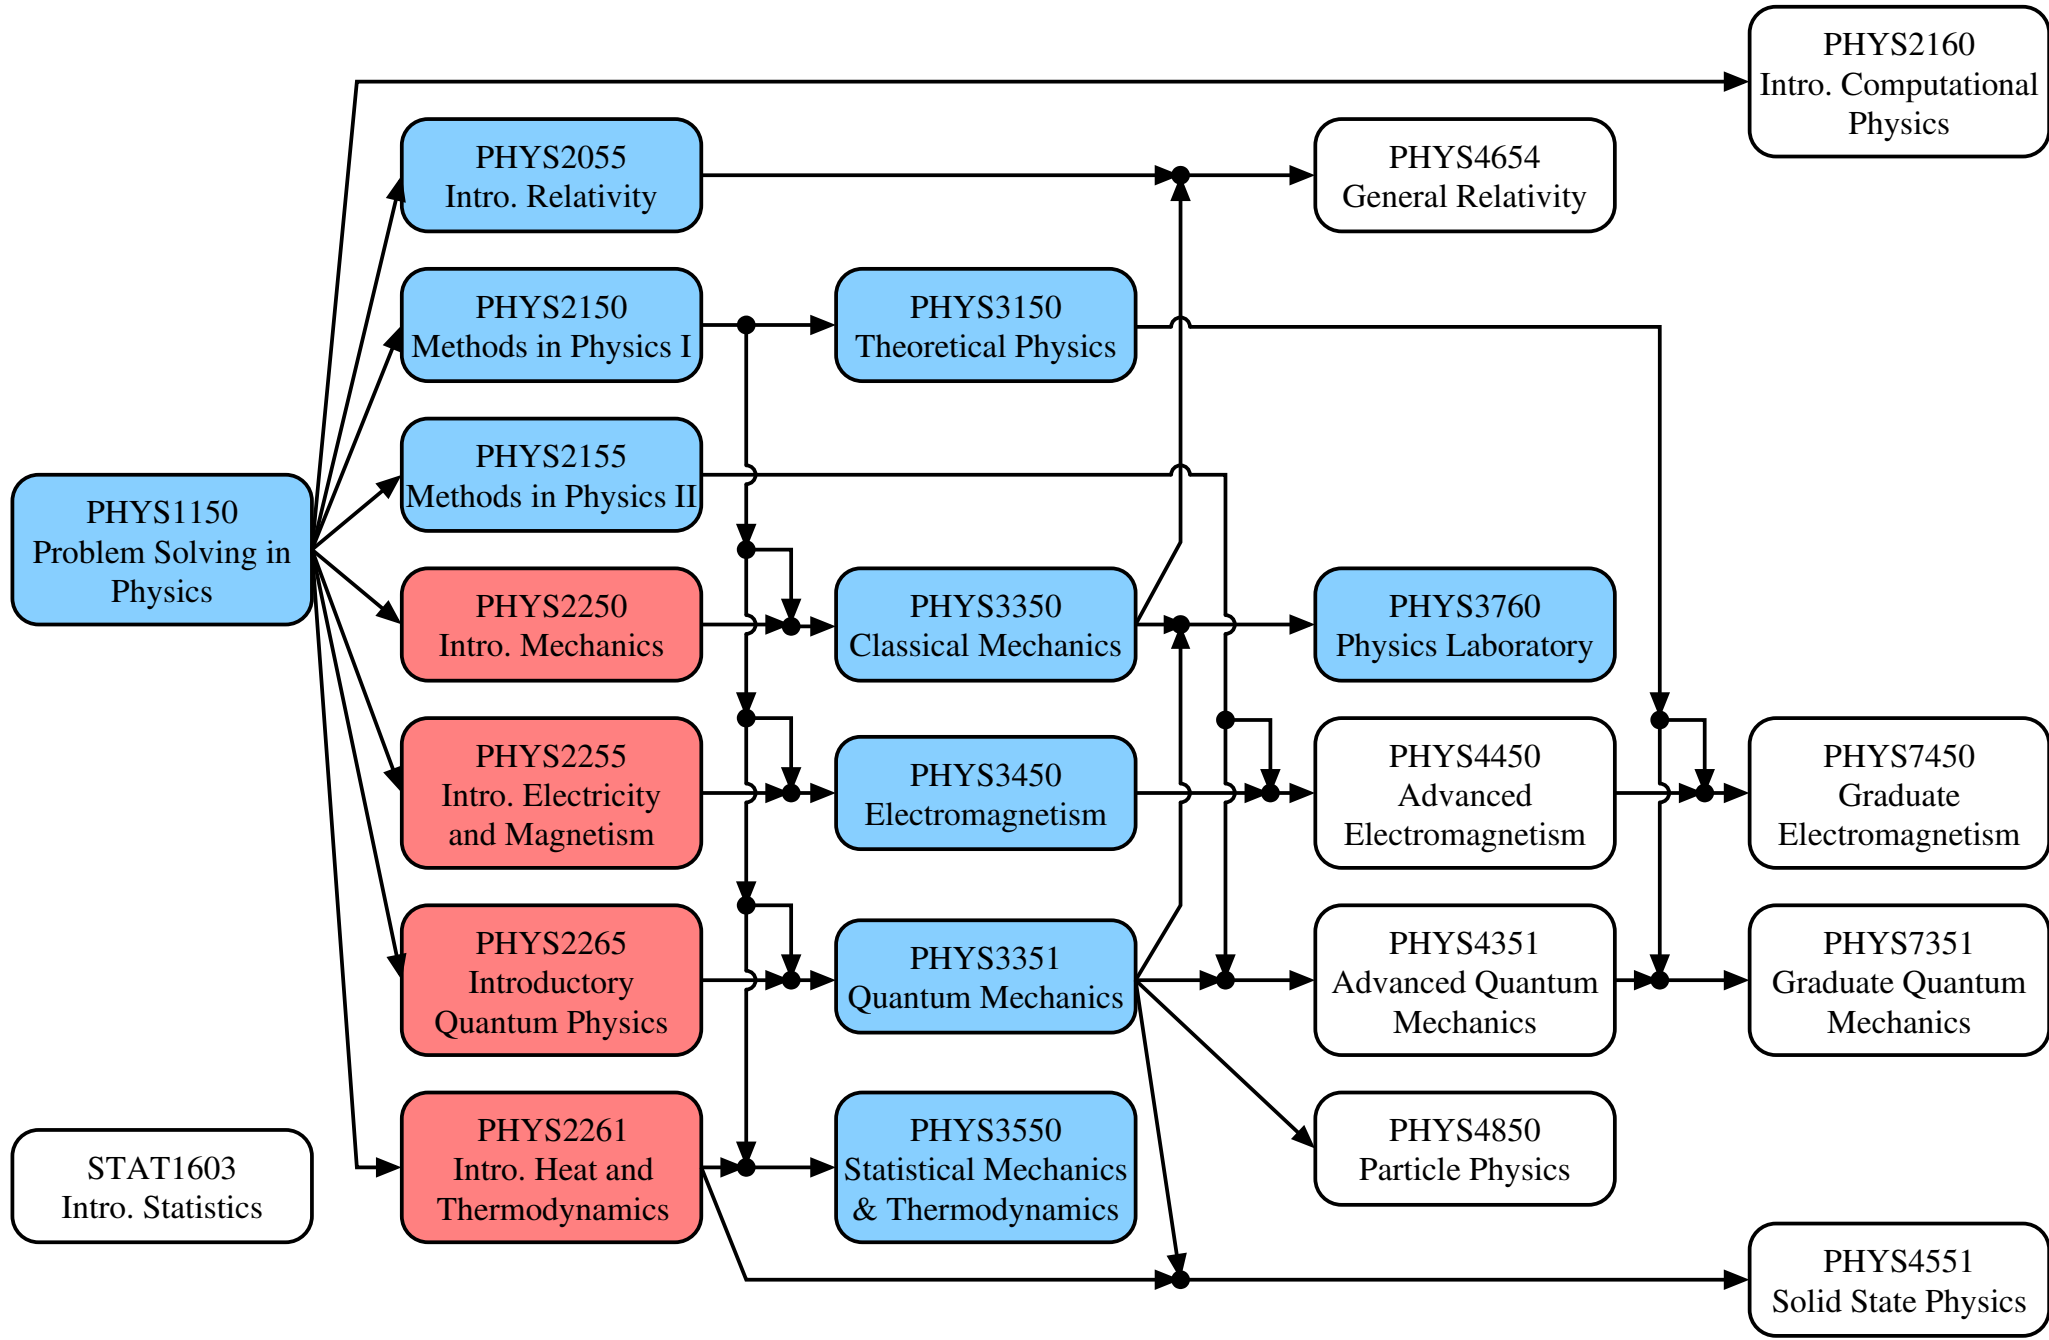

# Major in Physics or Physics (Intensive) with interest in Theoretical Physics

^The course selection shown here is for reference only. Please consult the course selection advisor for your course selection.  
 #Those courses in pink color are the core courses for the two majors while those in blue color are the core courses for only Major in Physics (Intensive).  
 &Students must take the course as specified in the syllabus to fulfill the capstone requirement.  
 +This table is for students admitted to the first year in 2018–19 and thereafter.