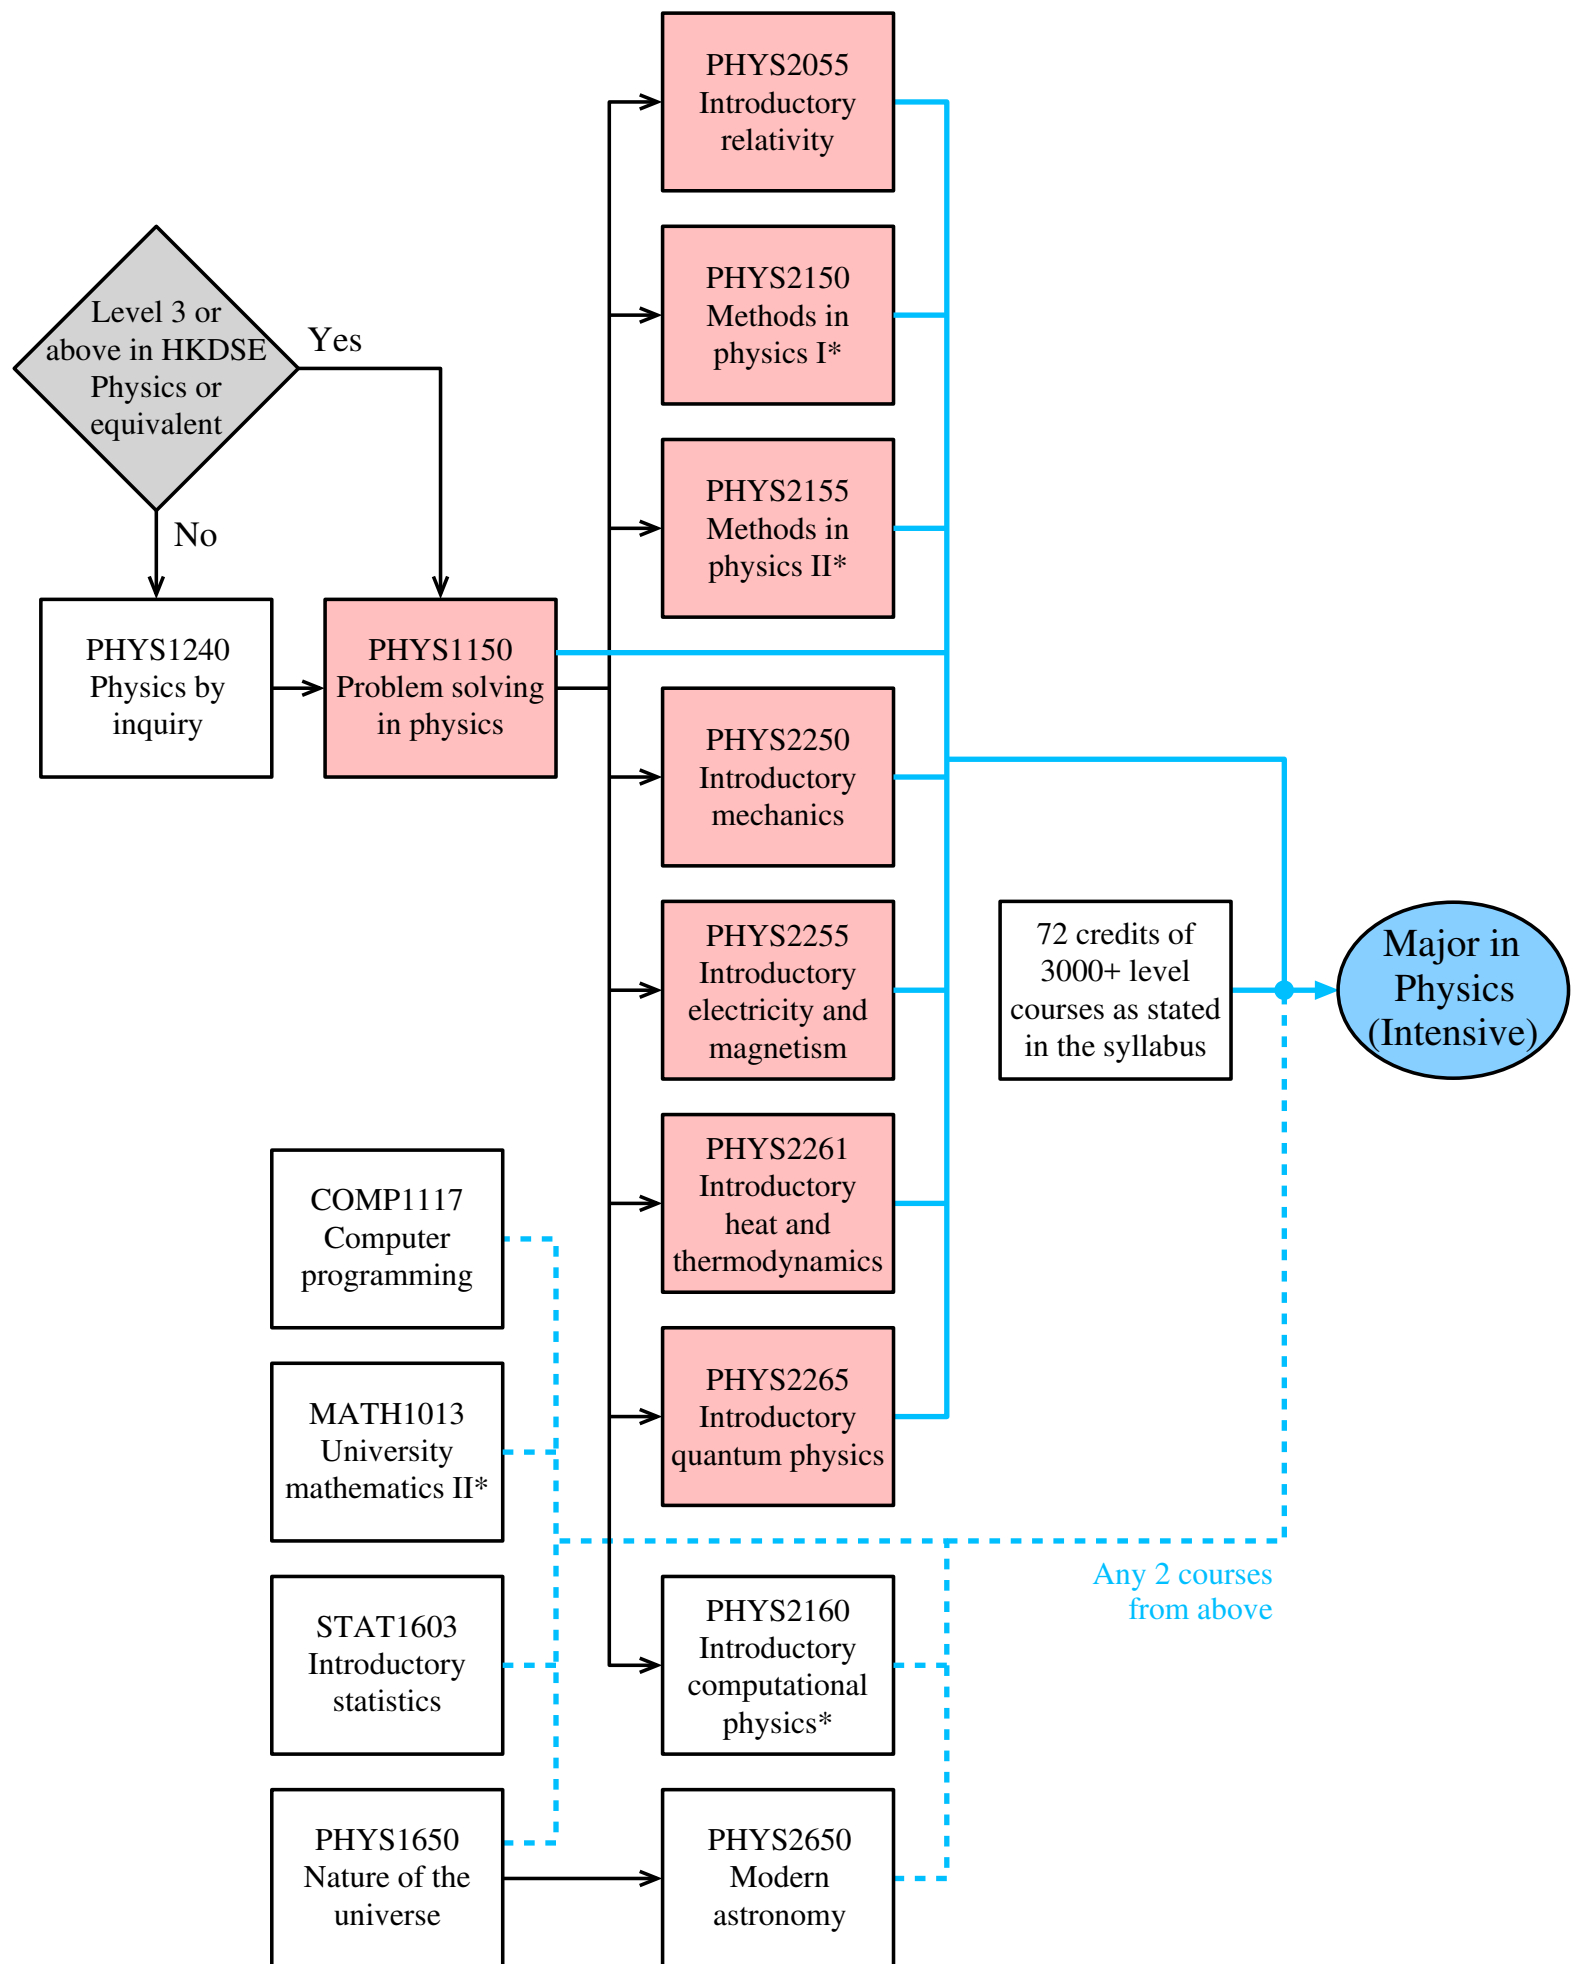

Roadmap for Major in Physics (Intensive)

(for students admitted to the first year in 2018–19 and thereafter)

(*Students who has passed MATH1013 can also take PHYS2150, PHYS2155, and PHYS2160.)
(Those courses in pink color are the compulsory courses.)