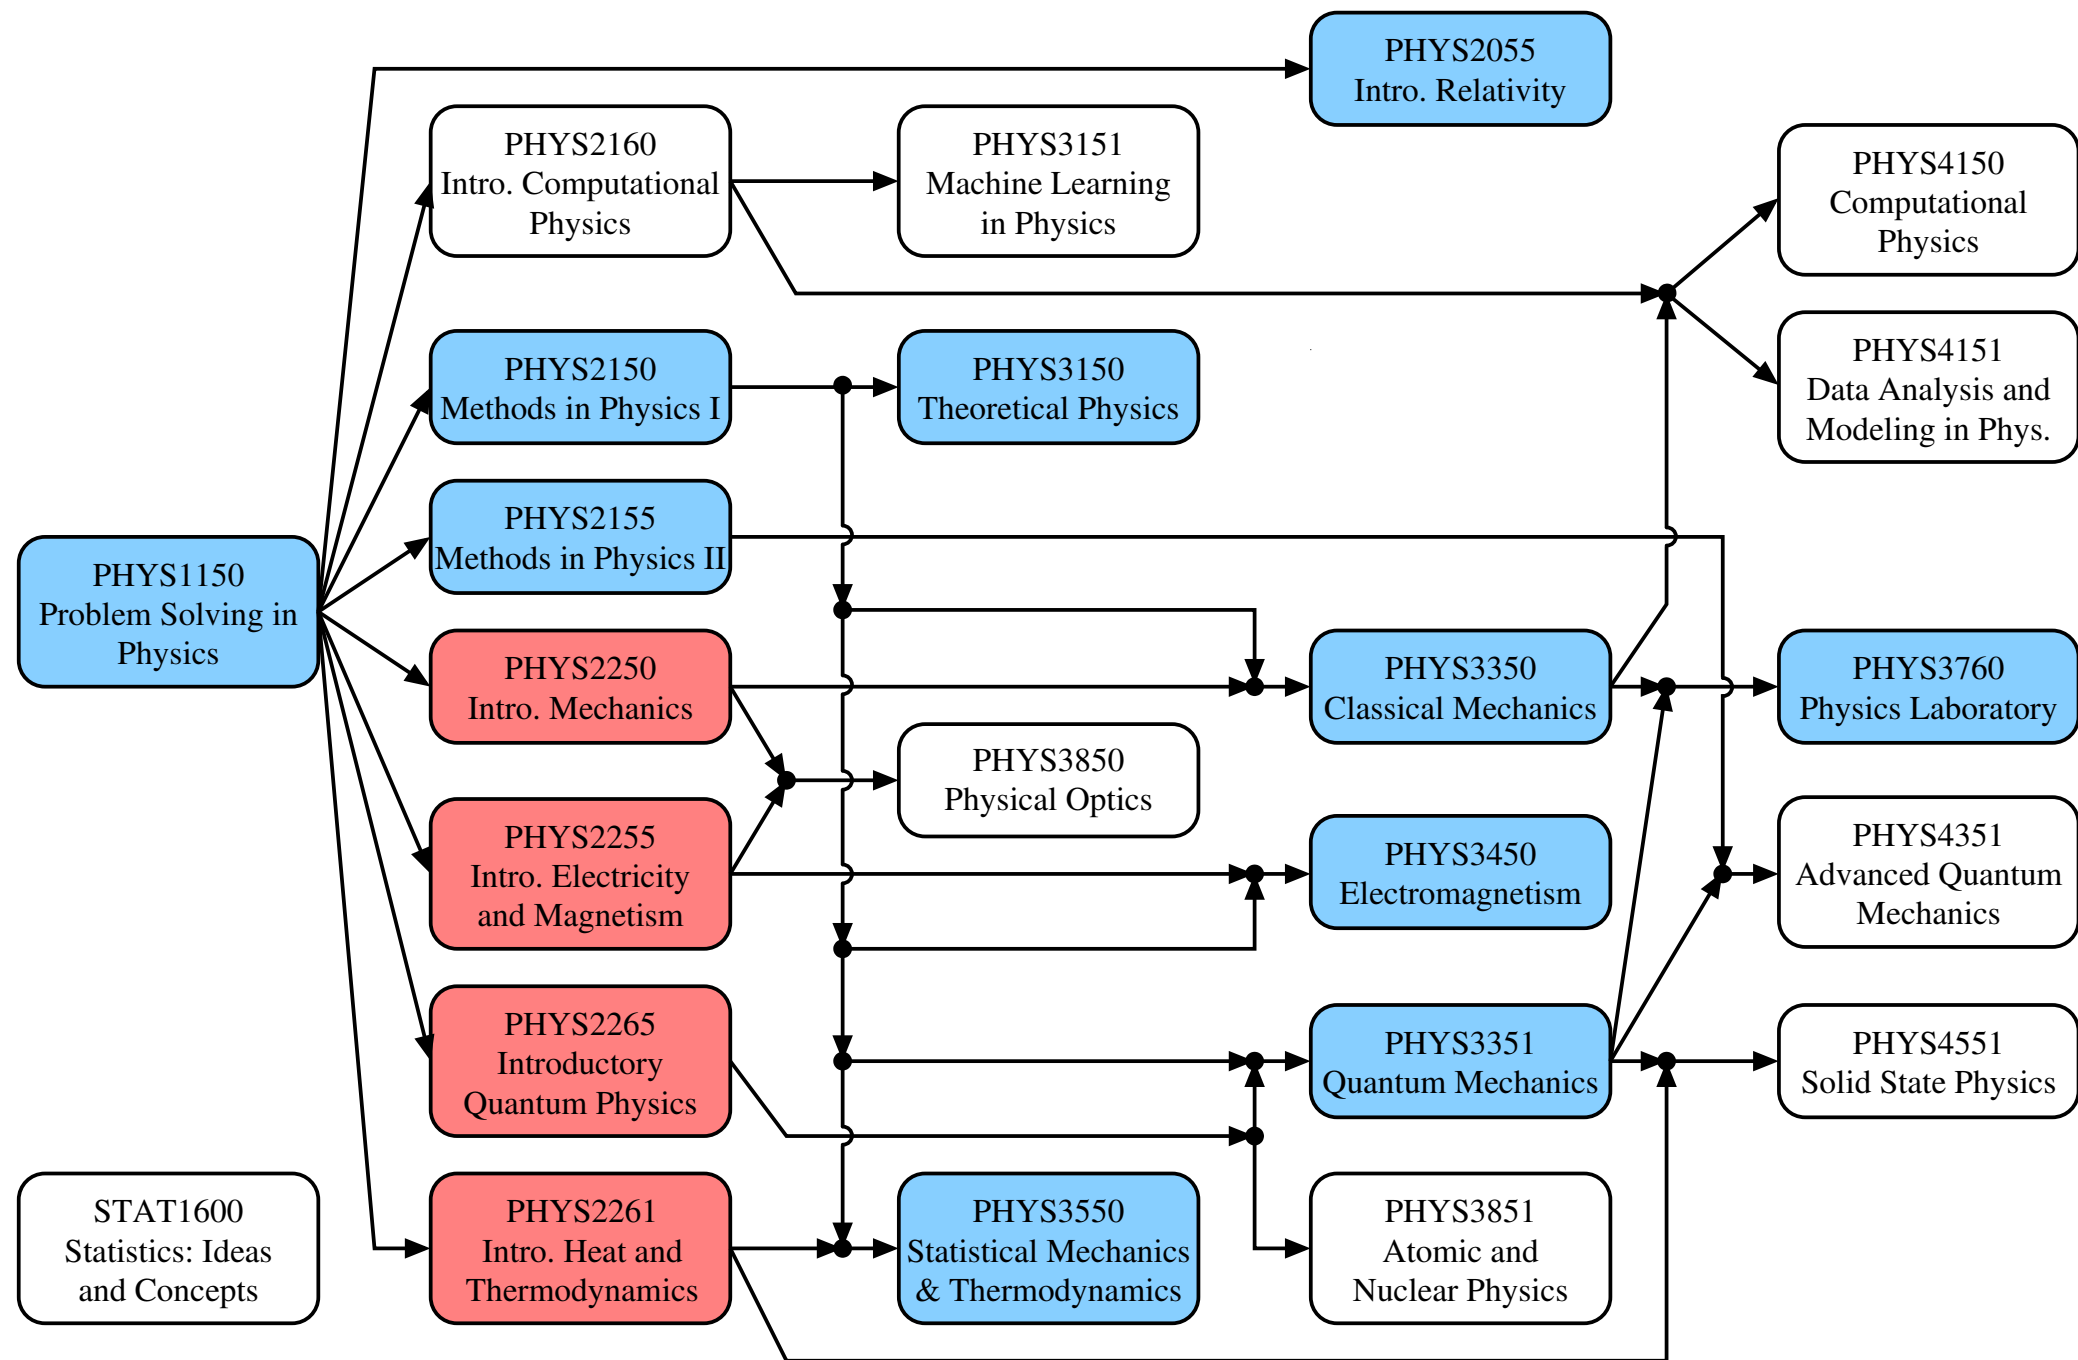

Major in Physics or Physics (Intensive) with interest in Computational Physics

^The course selection shown here is for reference only. Please consult the course selection advisor for your course selection.

#Those courses in pink color are the core courses for the two majors while those in blue color are the core courses for only Major in Physics (Intensive).

&Students must take the course as specified in the syllabus to fulfill the capstone requirement.