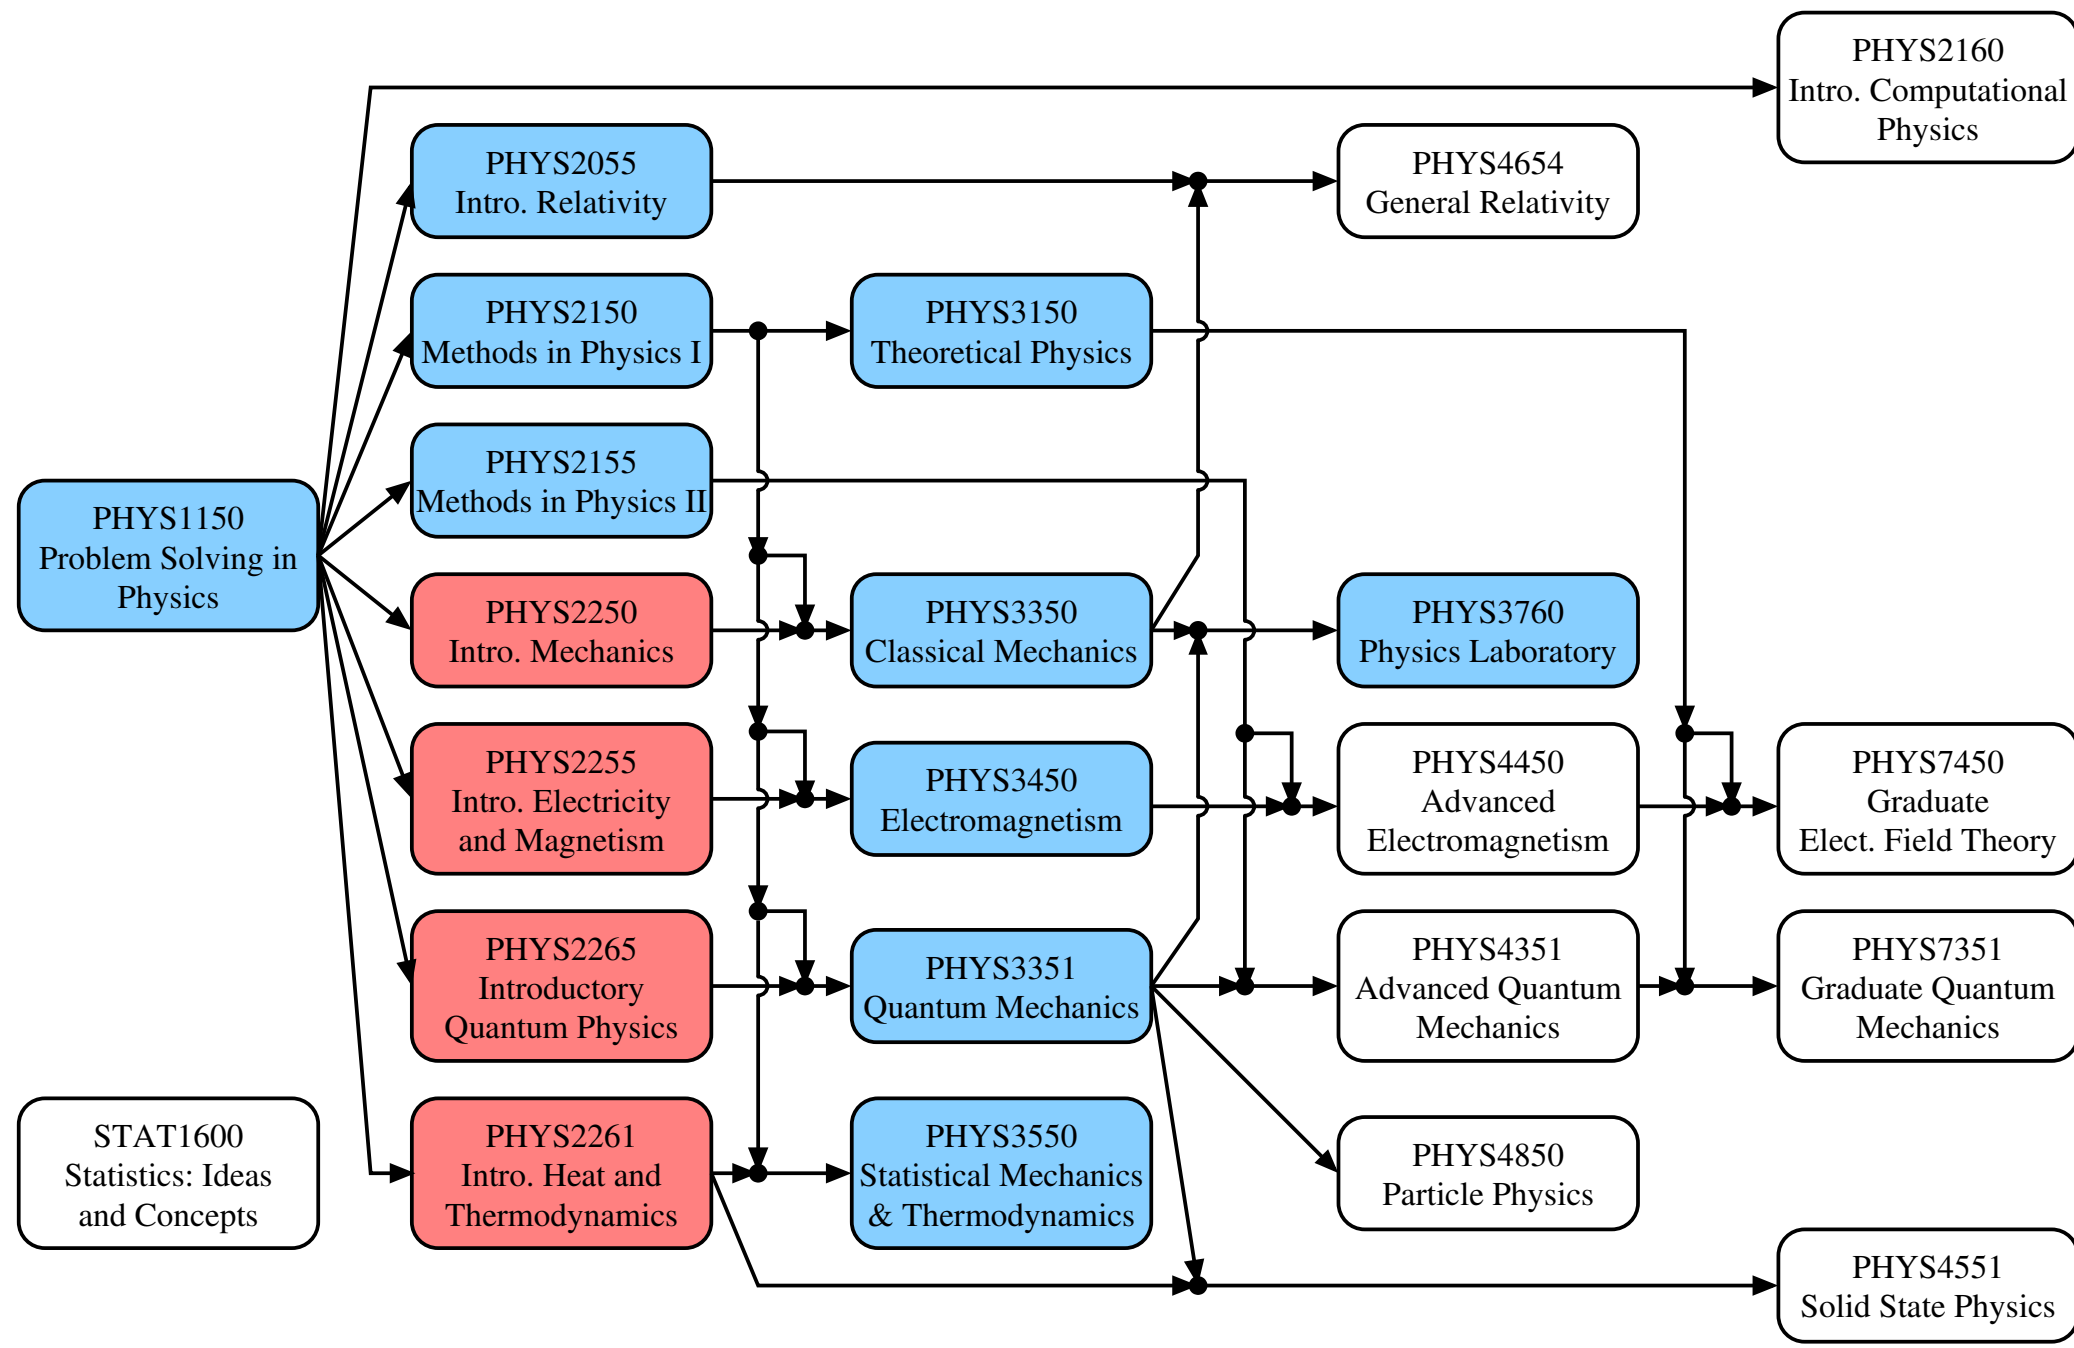

Major in Physics or Physics (Intensive) with interest in Theoretical Physics

^The course selection shown here is for reference only. Please consult the course selection advisor for your course selection.

#Those courses in pink color are the core courses for the two majors while those in blue color are the core courses for only Major in Physics (Intensive).

&Students must take the course as specified in the syllabus to fulfill the capstone requirement.

+This table is for students admitted to the first year in 2018–19 and thereafter.