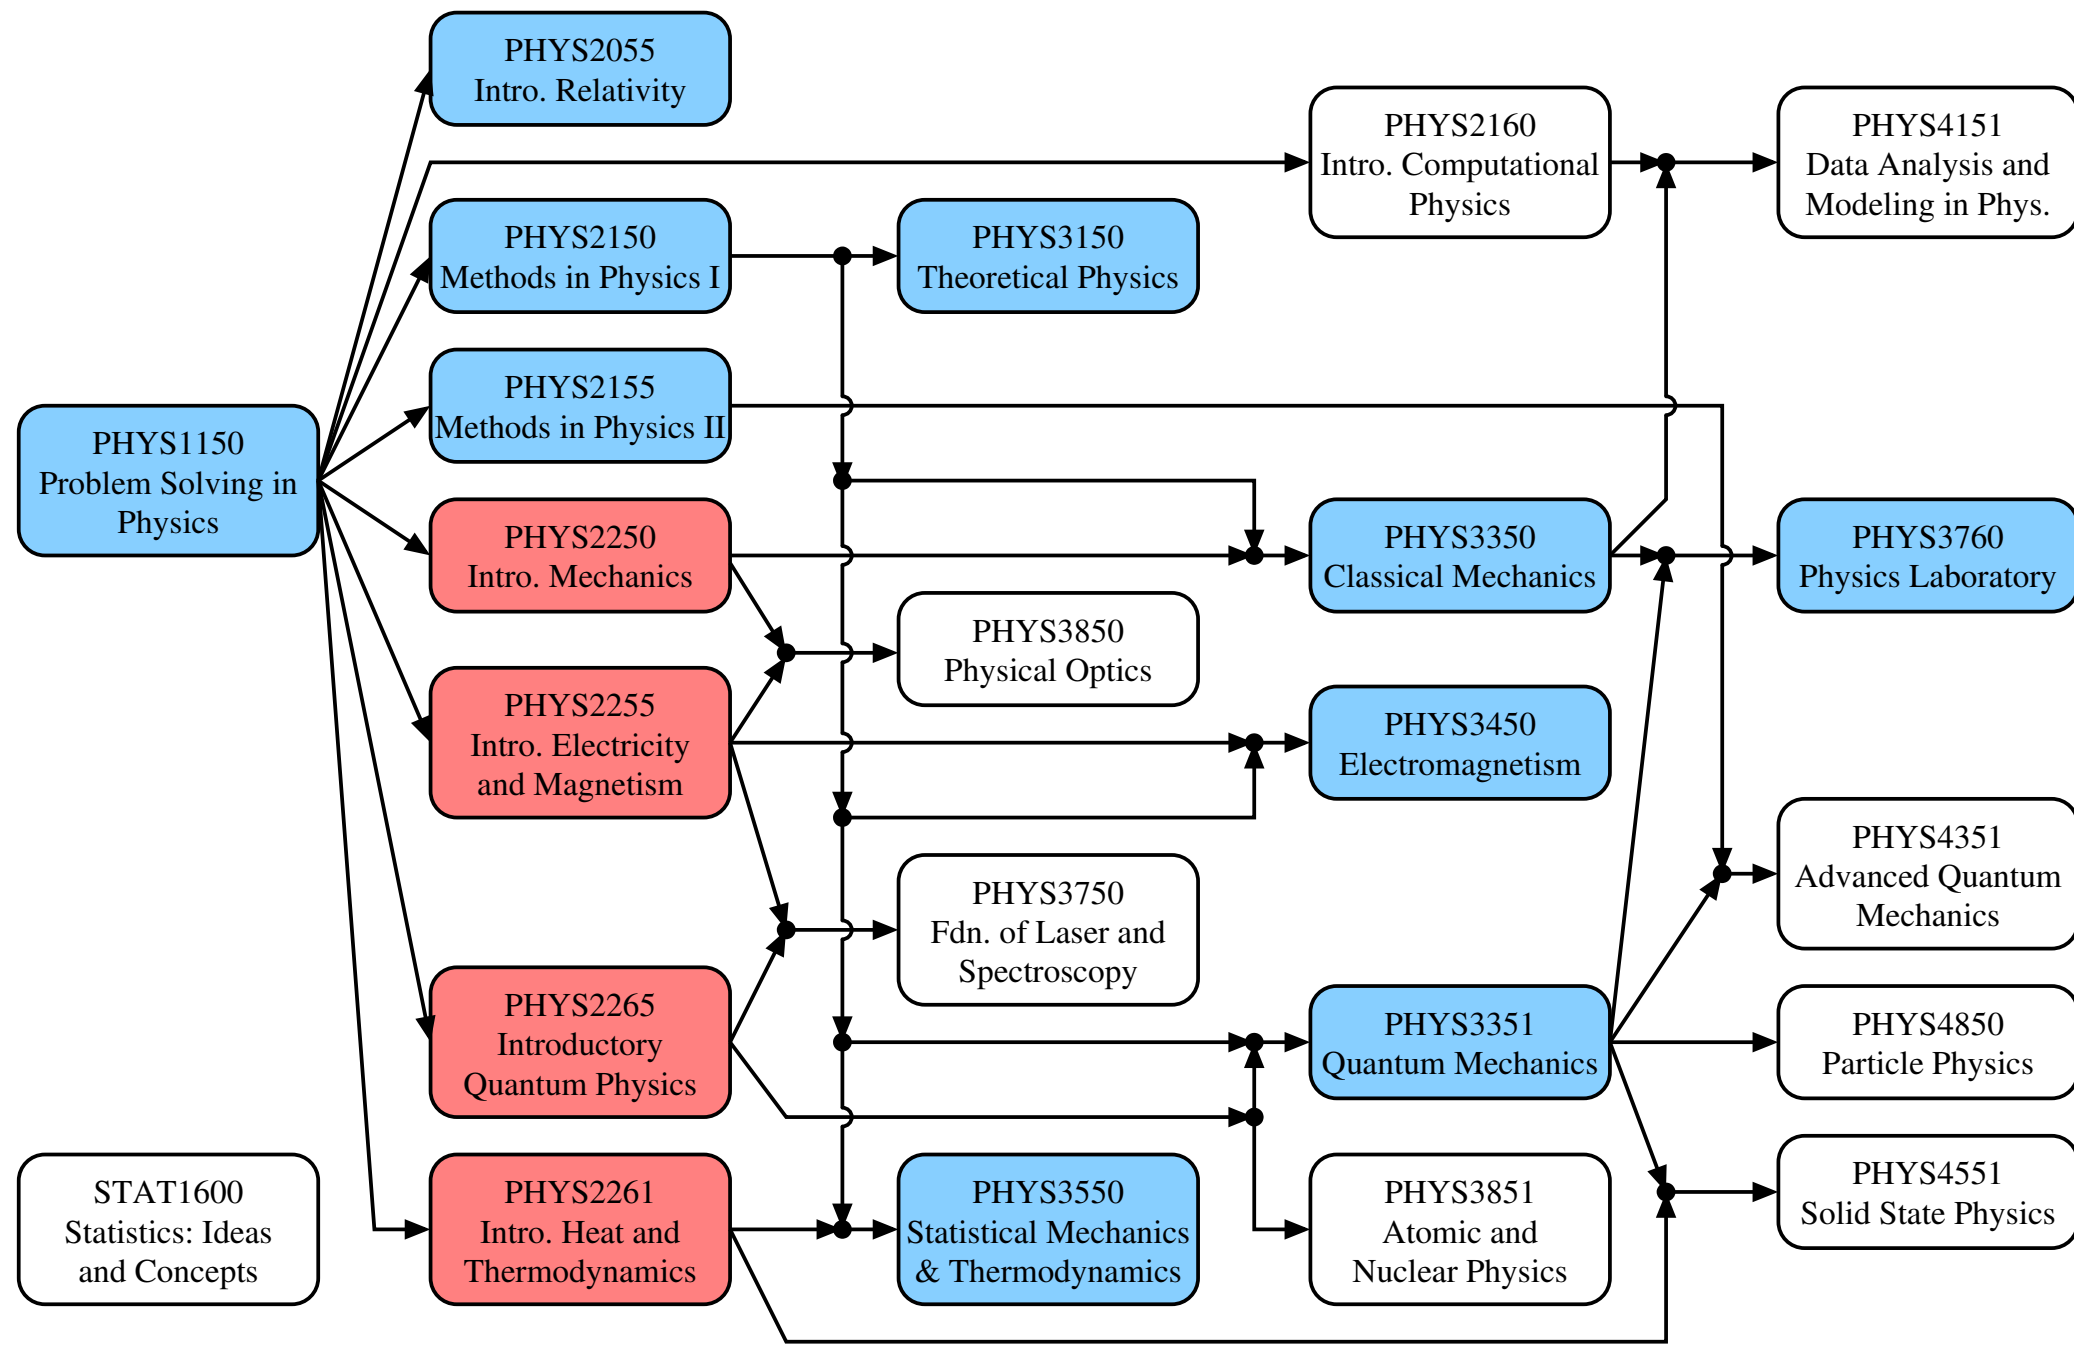

Major in Physics or Physics (Intensive) with interest in Experimental Physics

^The course selection shown here is for reference only. Please consult the course selection advisor for your course selection.

#Those courses in pink color are the core courses for the two majors while those in blue color are the core courses for only Major in Physics (Intensive).

&Students must take the course as specified in the syllabus to fulfill the capstone requirement.

+This table is for students admitted to the first year in 2018–19 and thereafter.