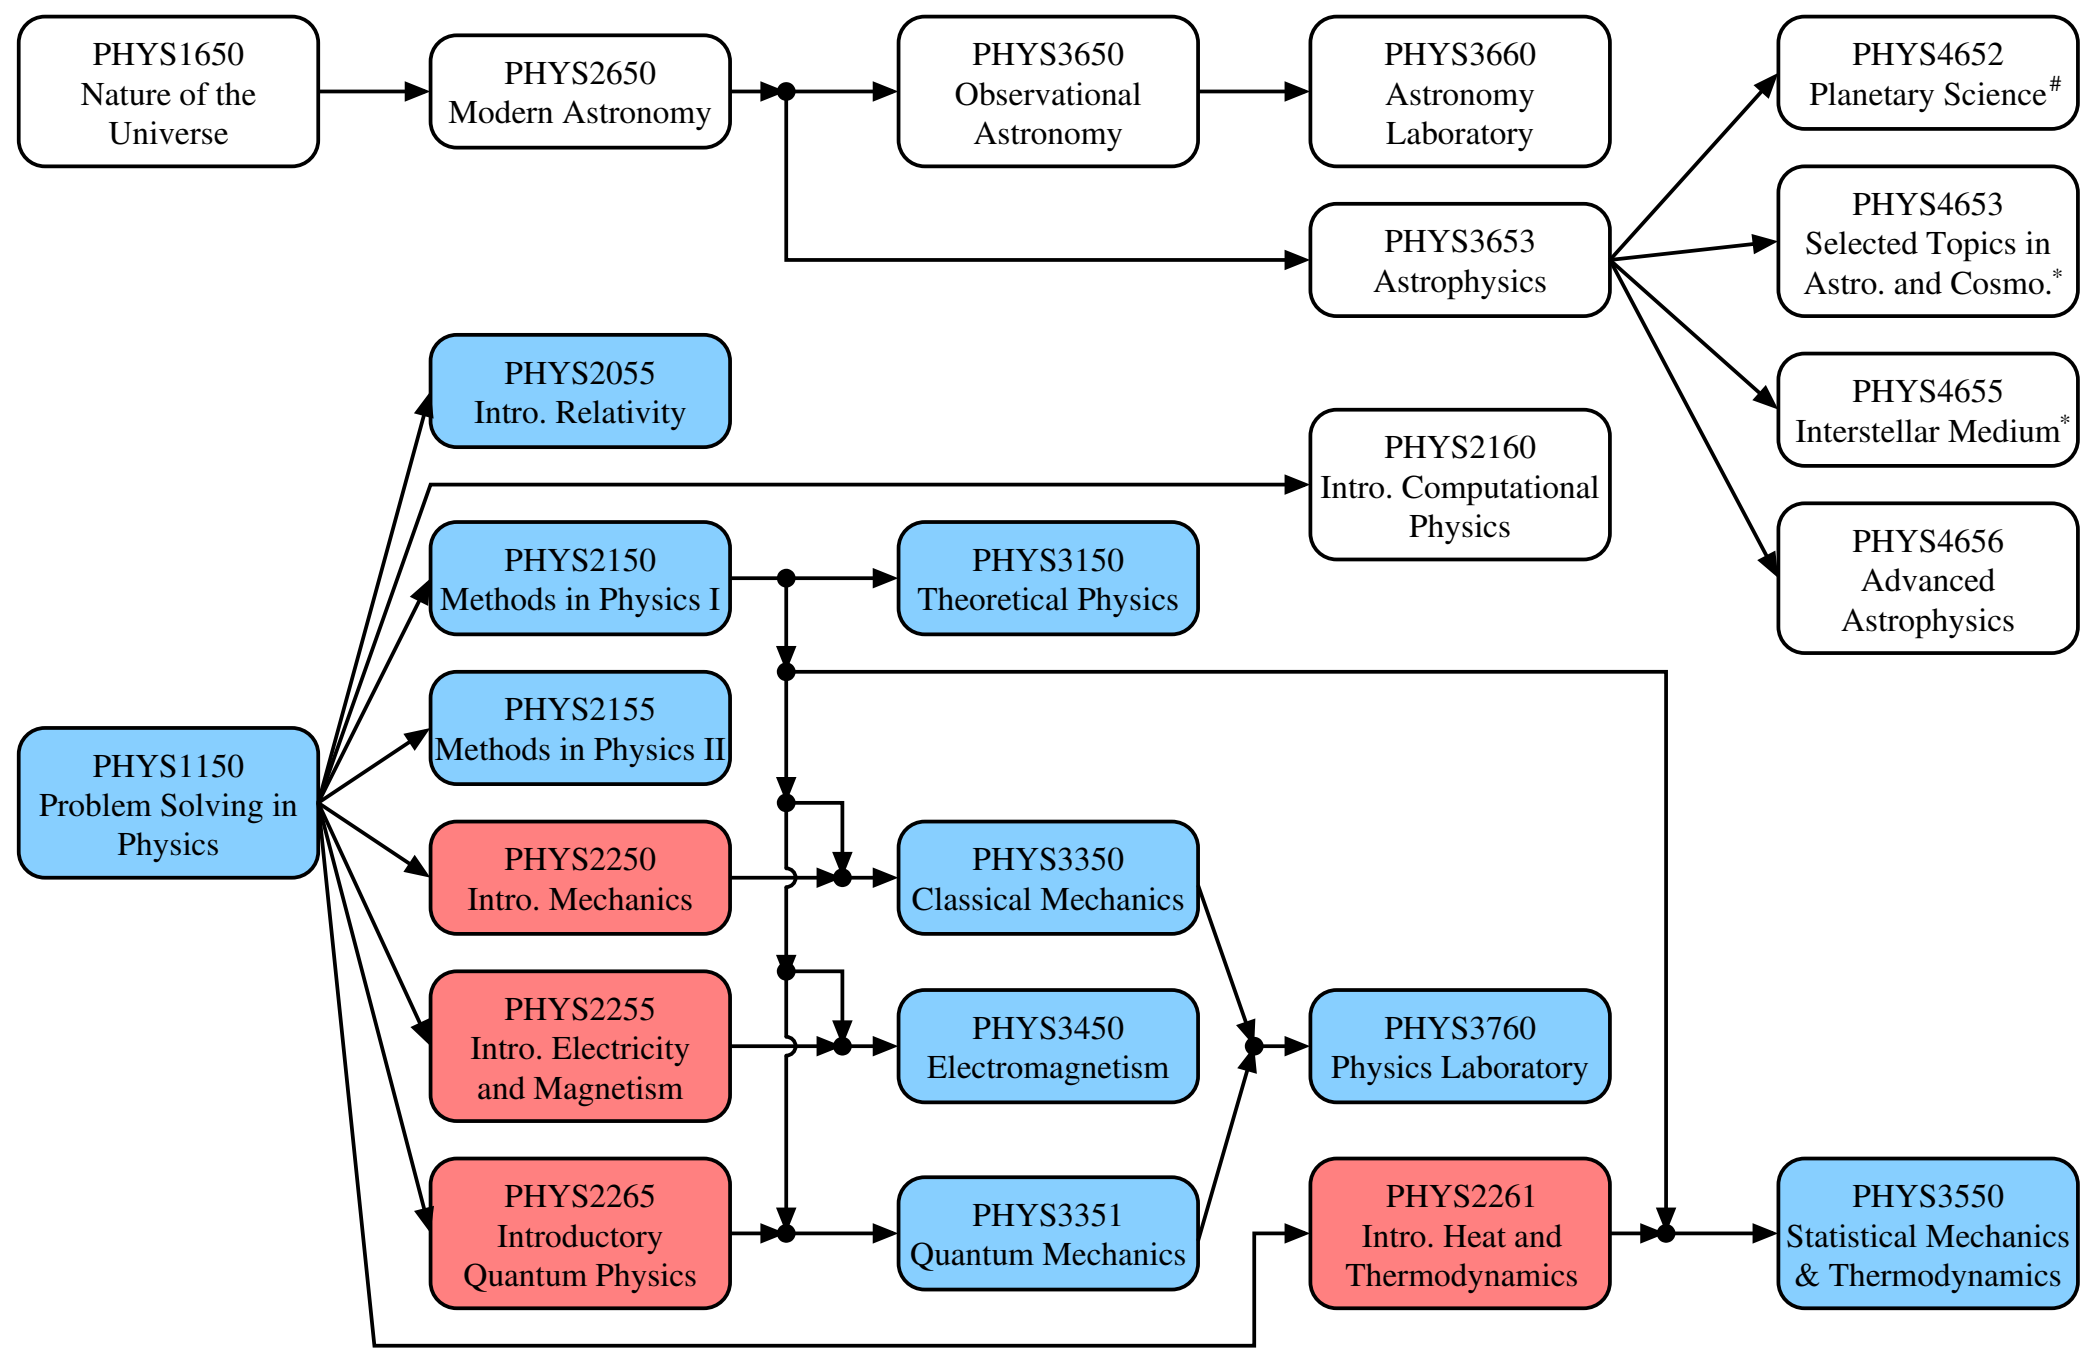

Major in Physics or Physics (Intensive) with interest in Observational Astronomy

^The course selection shown here is for reference only. Please consult the course selection advisor for your course selection.

@Those courses in pink color are the core courses for the two majors while those in blue color are the core courses for only Major in Physics (Intensive).

&Students must take the course as specified in the syllabus to fulfill the capstone requirement.

*Not offered in 2023/24

+This table is for students admitted to the first year in 2018–19 and thereafter.

#Not offered in 2024/25