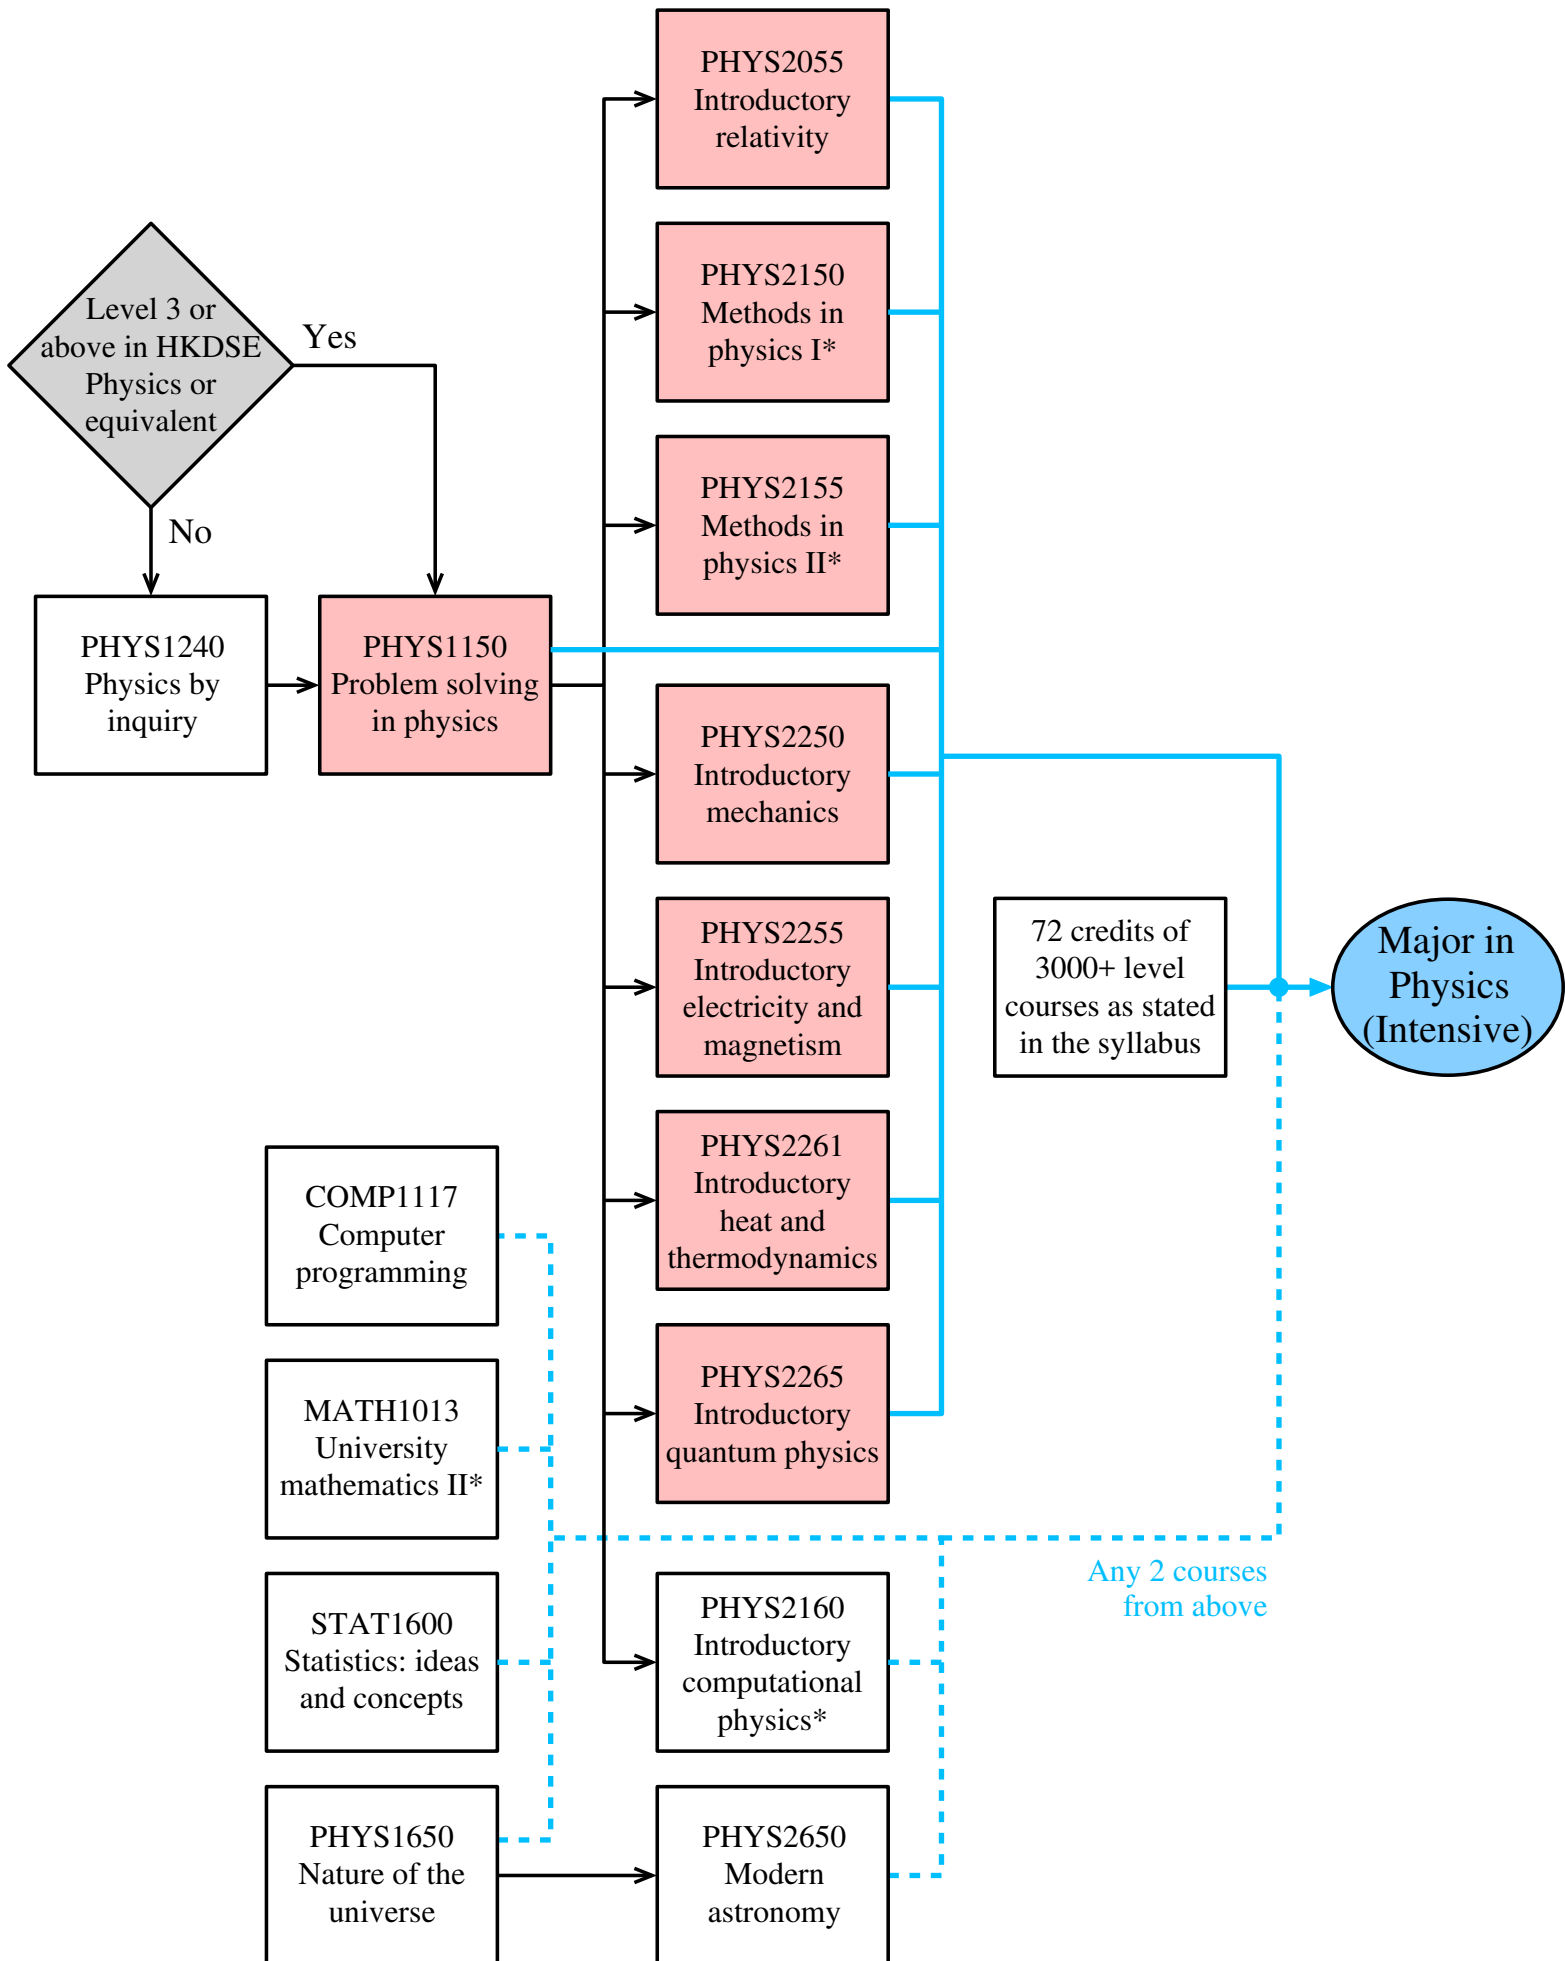

# Roadmap for Major in Physics (Intensive)

(for students admitted to the first year in 2018–19 and thereafter)

(\*Students who has passed MATH1013 can also take PHYS2150, PHYS2155, and PHYS2160.)  
 (Those courses in pink color are the compulsory courses.)