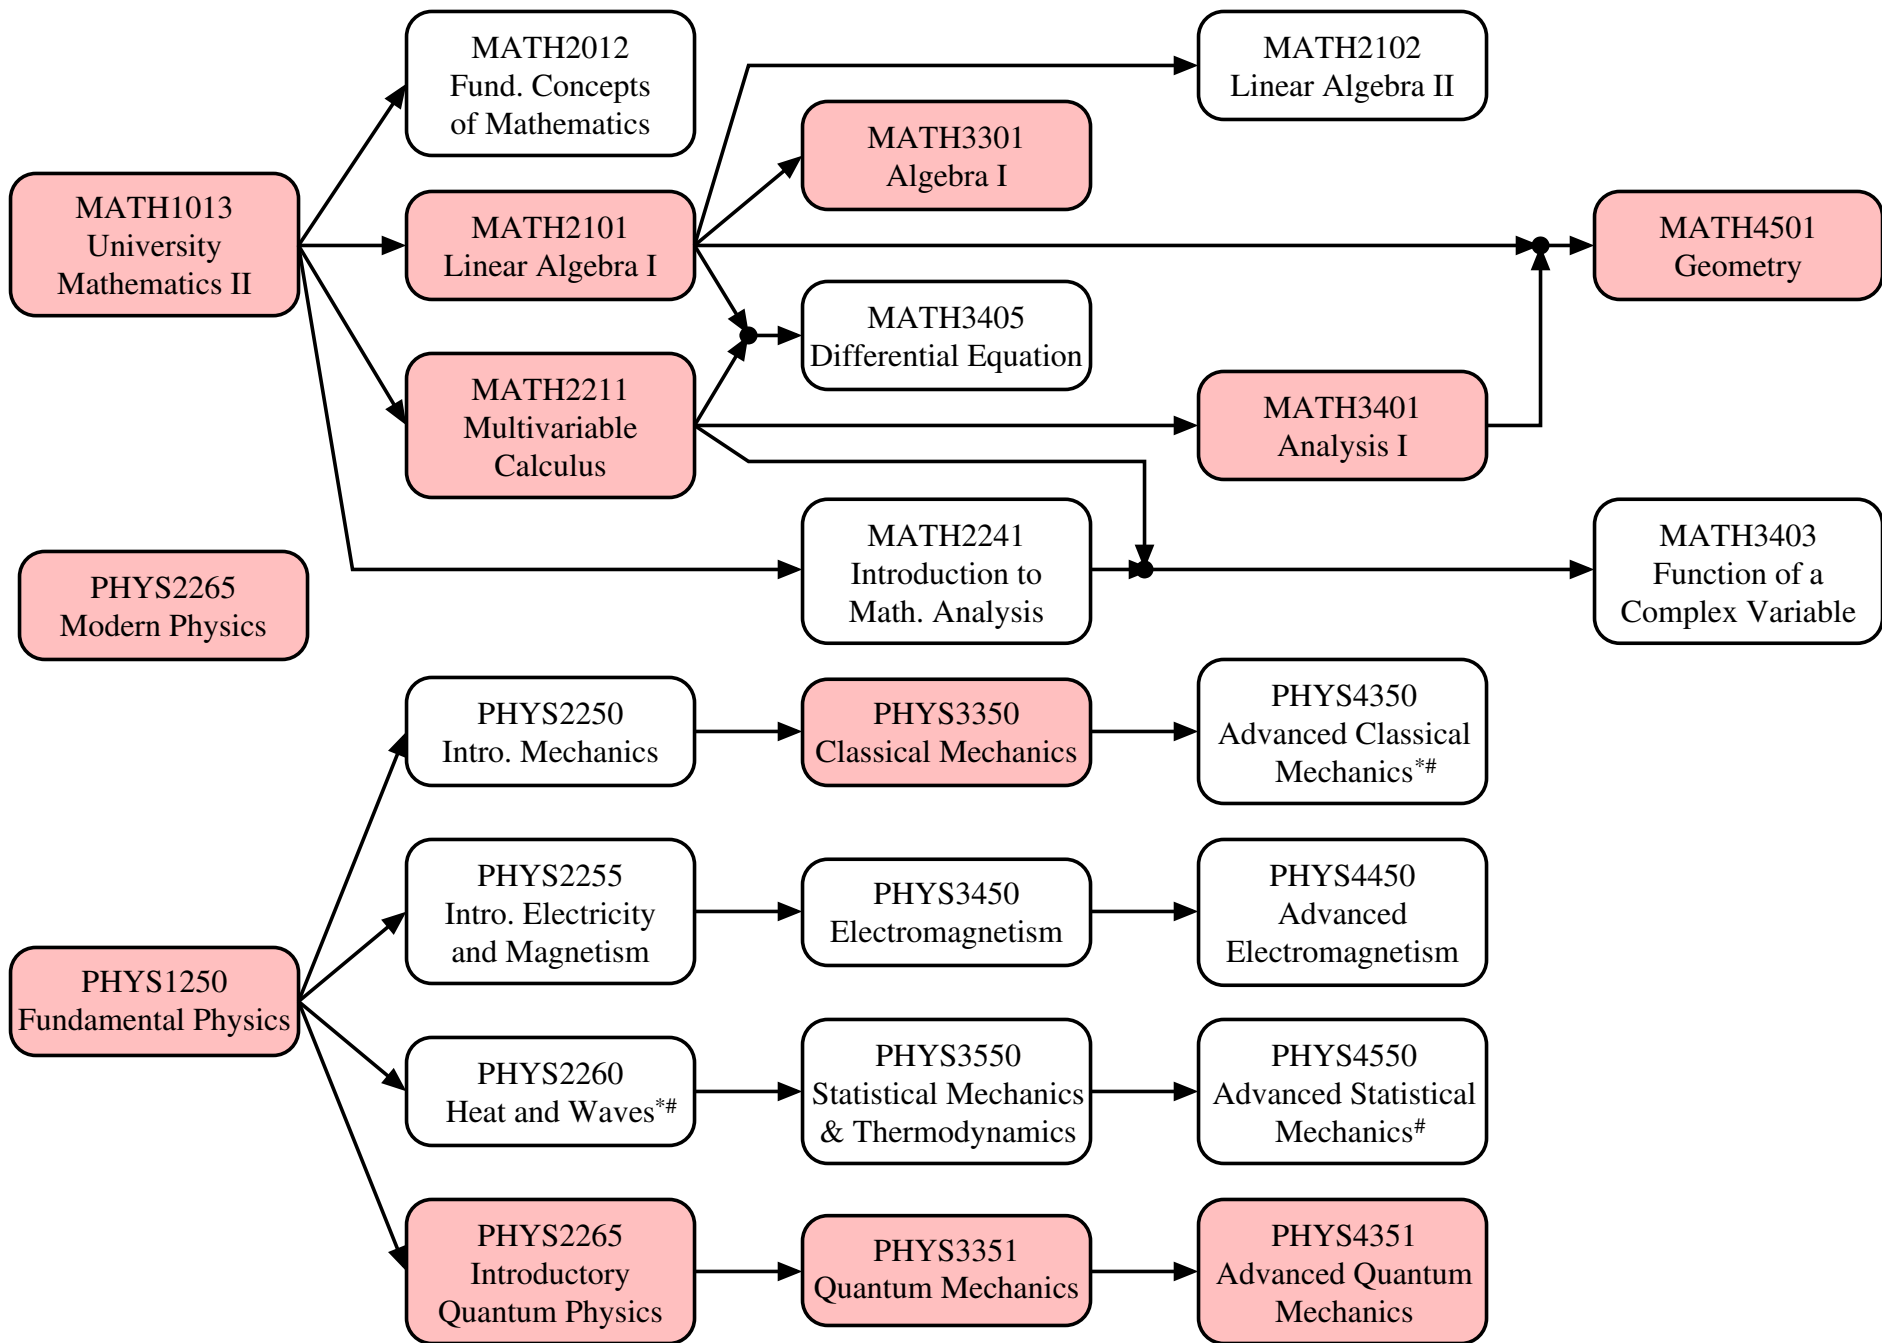

# Major in Math/Phy with interest in Research (Theoretical)

^The course selection shown here is for reference only. Please consult the course selection advisor for your course selection.

&Students must take the course as specified in the syllabus to fulfil the capstone requirement

+This table is for 4-yr cohort students admitted between 2015-16 and 2017-18.

\*Not offered in 2020/21

#Not offered in 2021/22