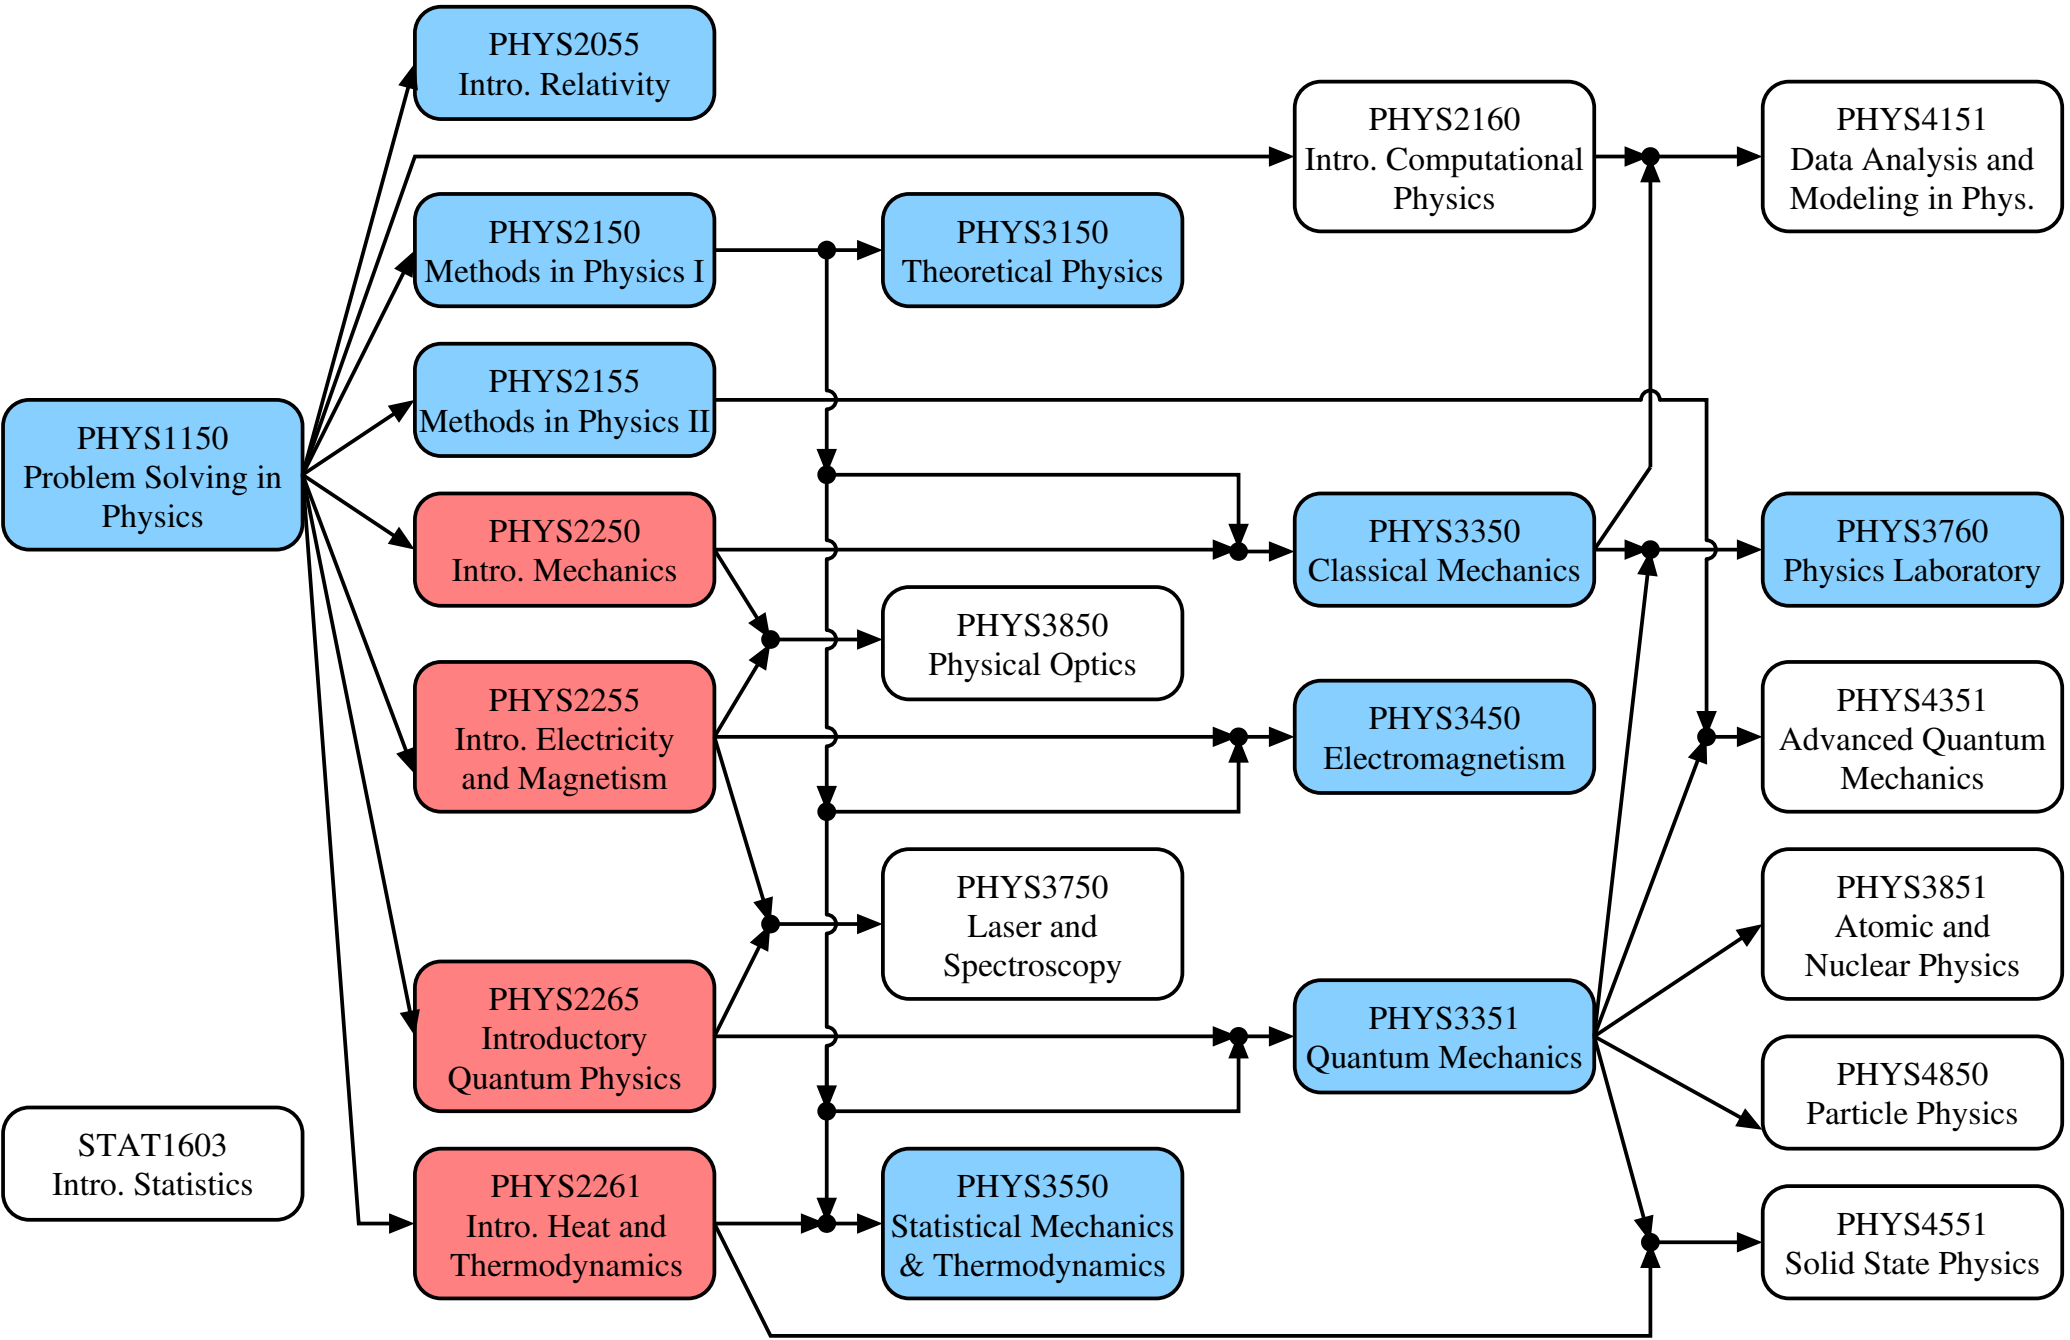

Major in Physics or Physics (Intensive) with interest in Experimental Physics

^The course selection shown here is for reference only. Please consult the course selection advisor for your course selection.
 #Those courses in pink color are the core courses for the two majors while those in blue color are the core courses for only Major in Physics (Intensive).
 &Students must take the course as specified in the syllabus to fulfill the capstone requirement.
 +This table is for students admitted to the first year in 2018–19 and thereafter.