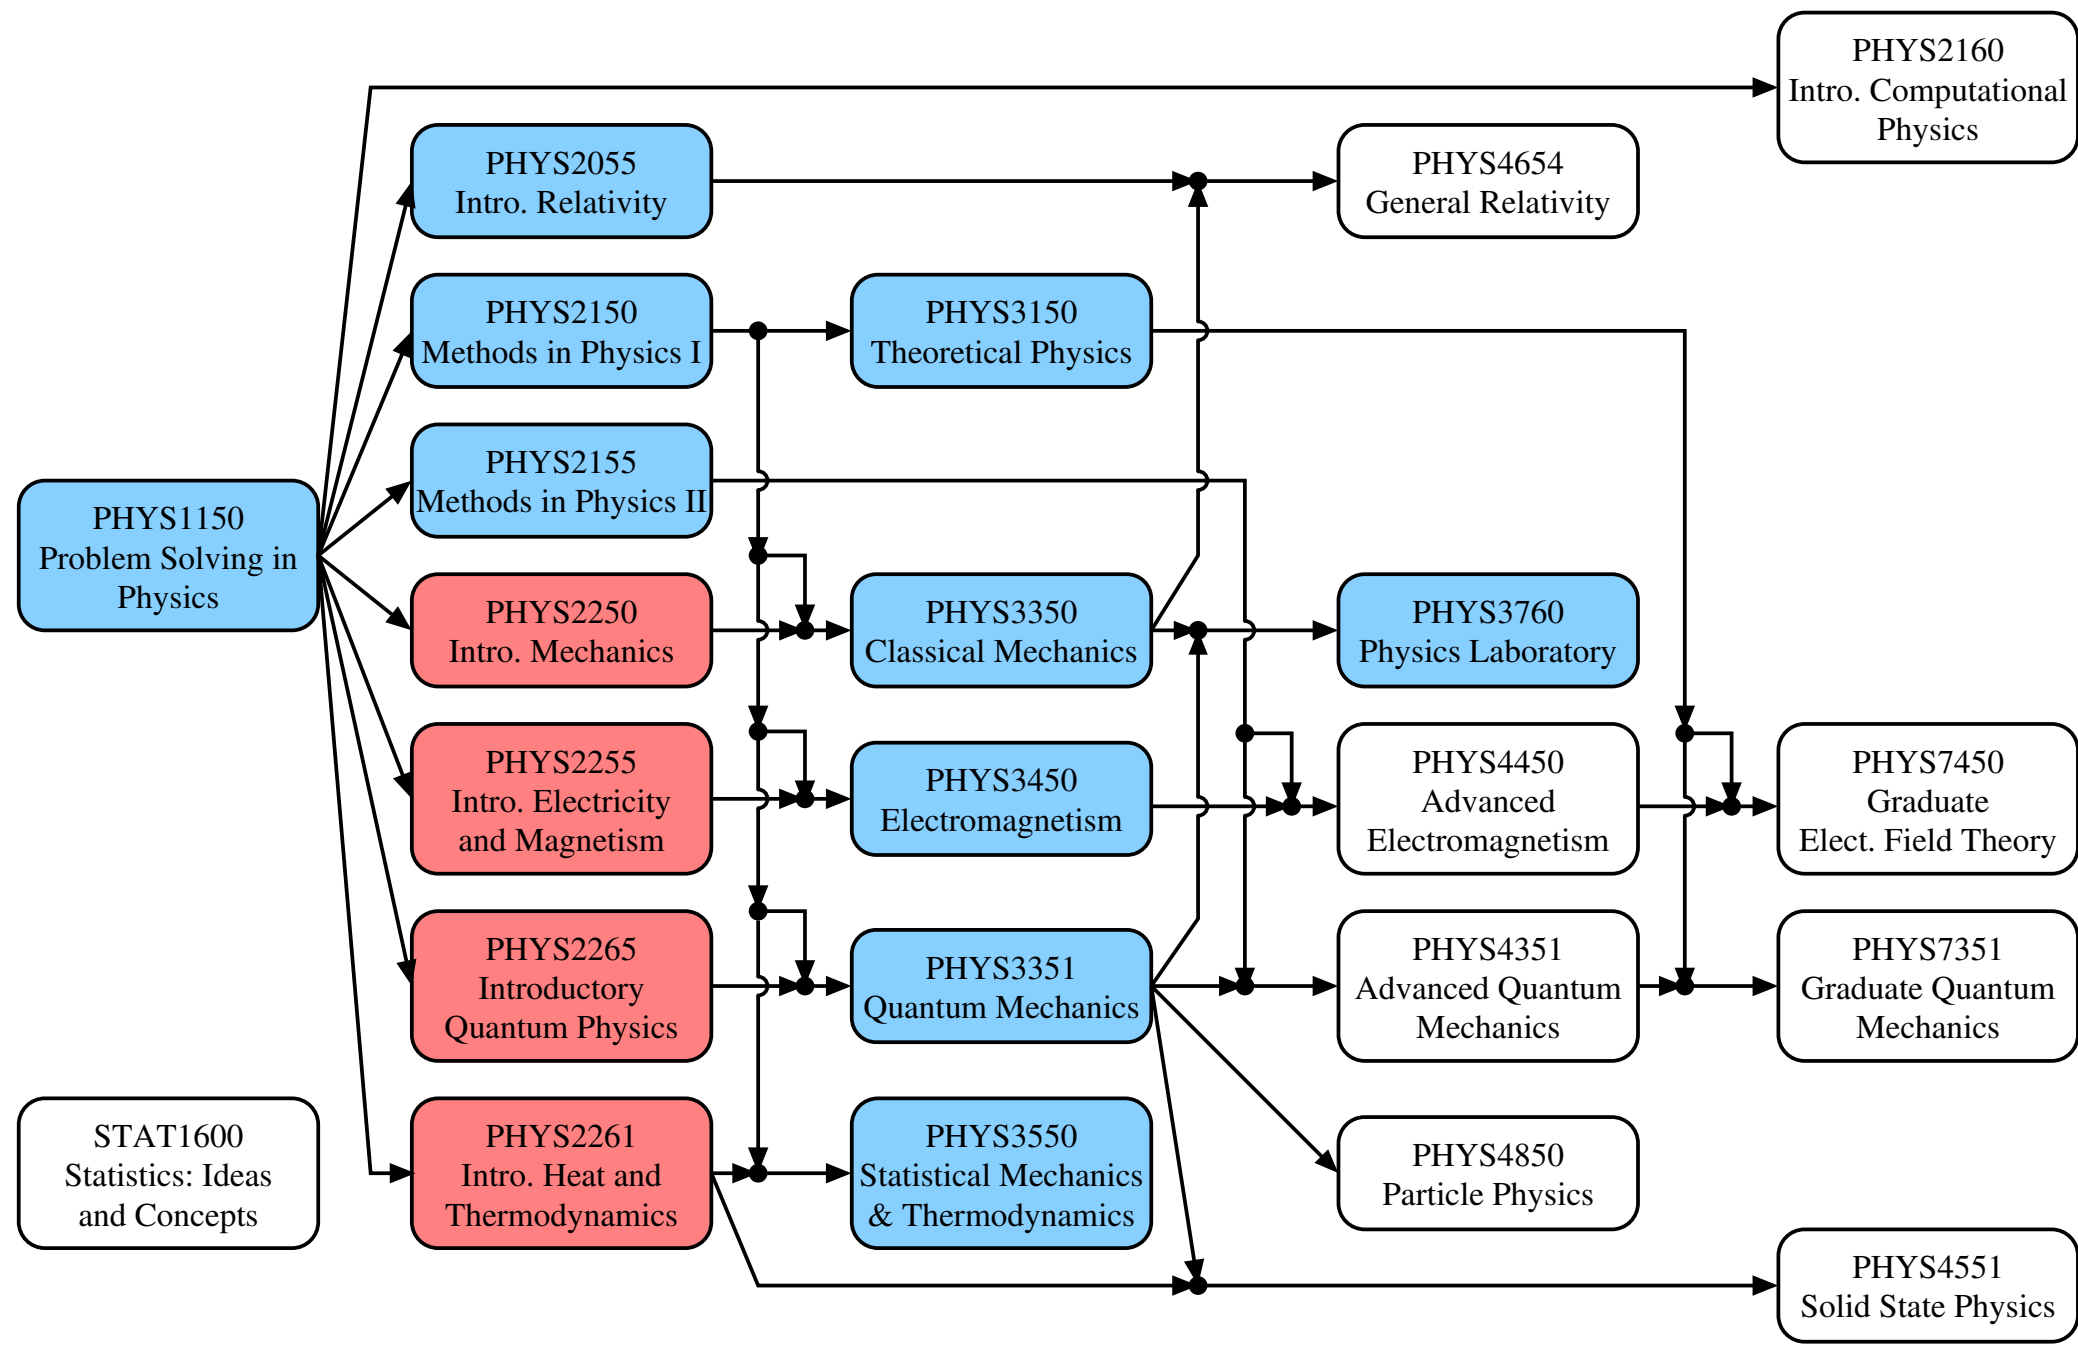

Major in Physics or Physics (Intensive) with interest in Theoretical Physics

^The course selection shown here is for reference only. Please consult the course selection advisor for your course selection.

#Those courses in pink color are the core courses for the two majors while those in blue color are the core courses for only Major in Physics (Intensive).

&Students must take the course as specified in the syllabus to fulfill the capstone requirement.

+This table is for students admitted to the first year in 2018–19 and thereafter.