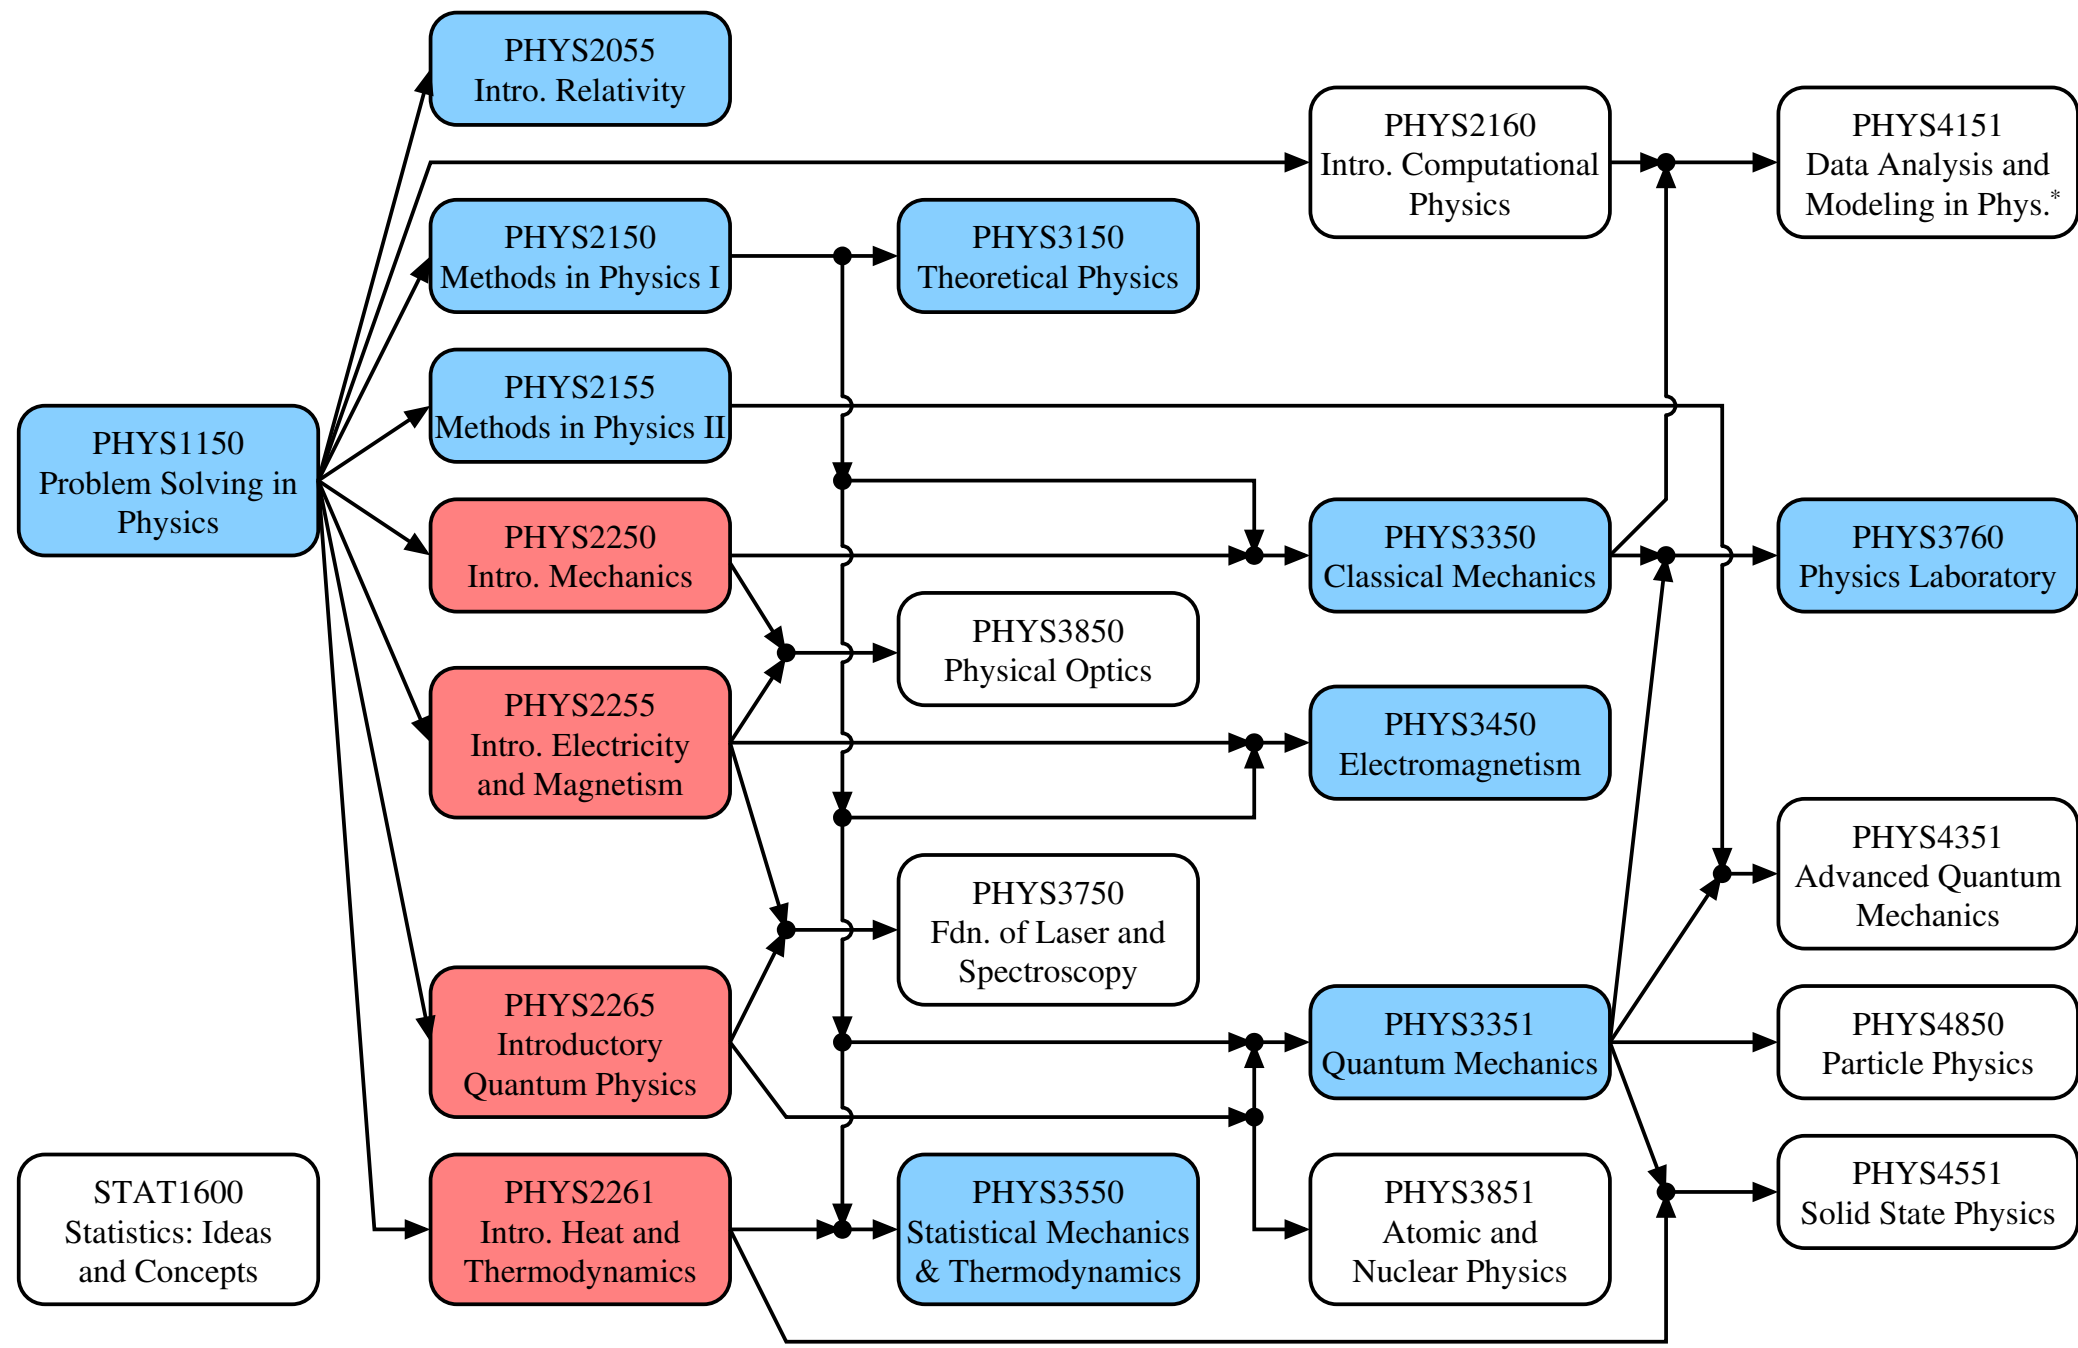

# Major in Physics or Physics (Intensive) with interest in Experimental Physics

^The course selection shown here is for reference only. Please consult the course selection advisor for your course selection.

#Those courses in pink color are the core courses for the two majors while those in blue color are the core courses for only Major in Physics (Intensive).

&Students must take the course as specified in the syllabus to fulfill the capstone requirement.

+This table is for students admitted to the first year in 2018–19 and thereafter.

\*Not offered in 2024/25