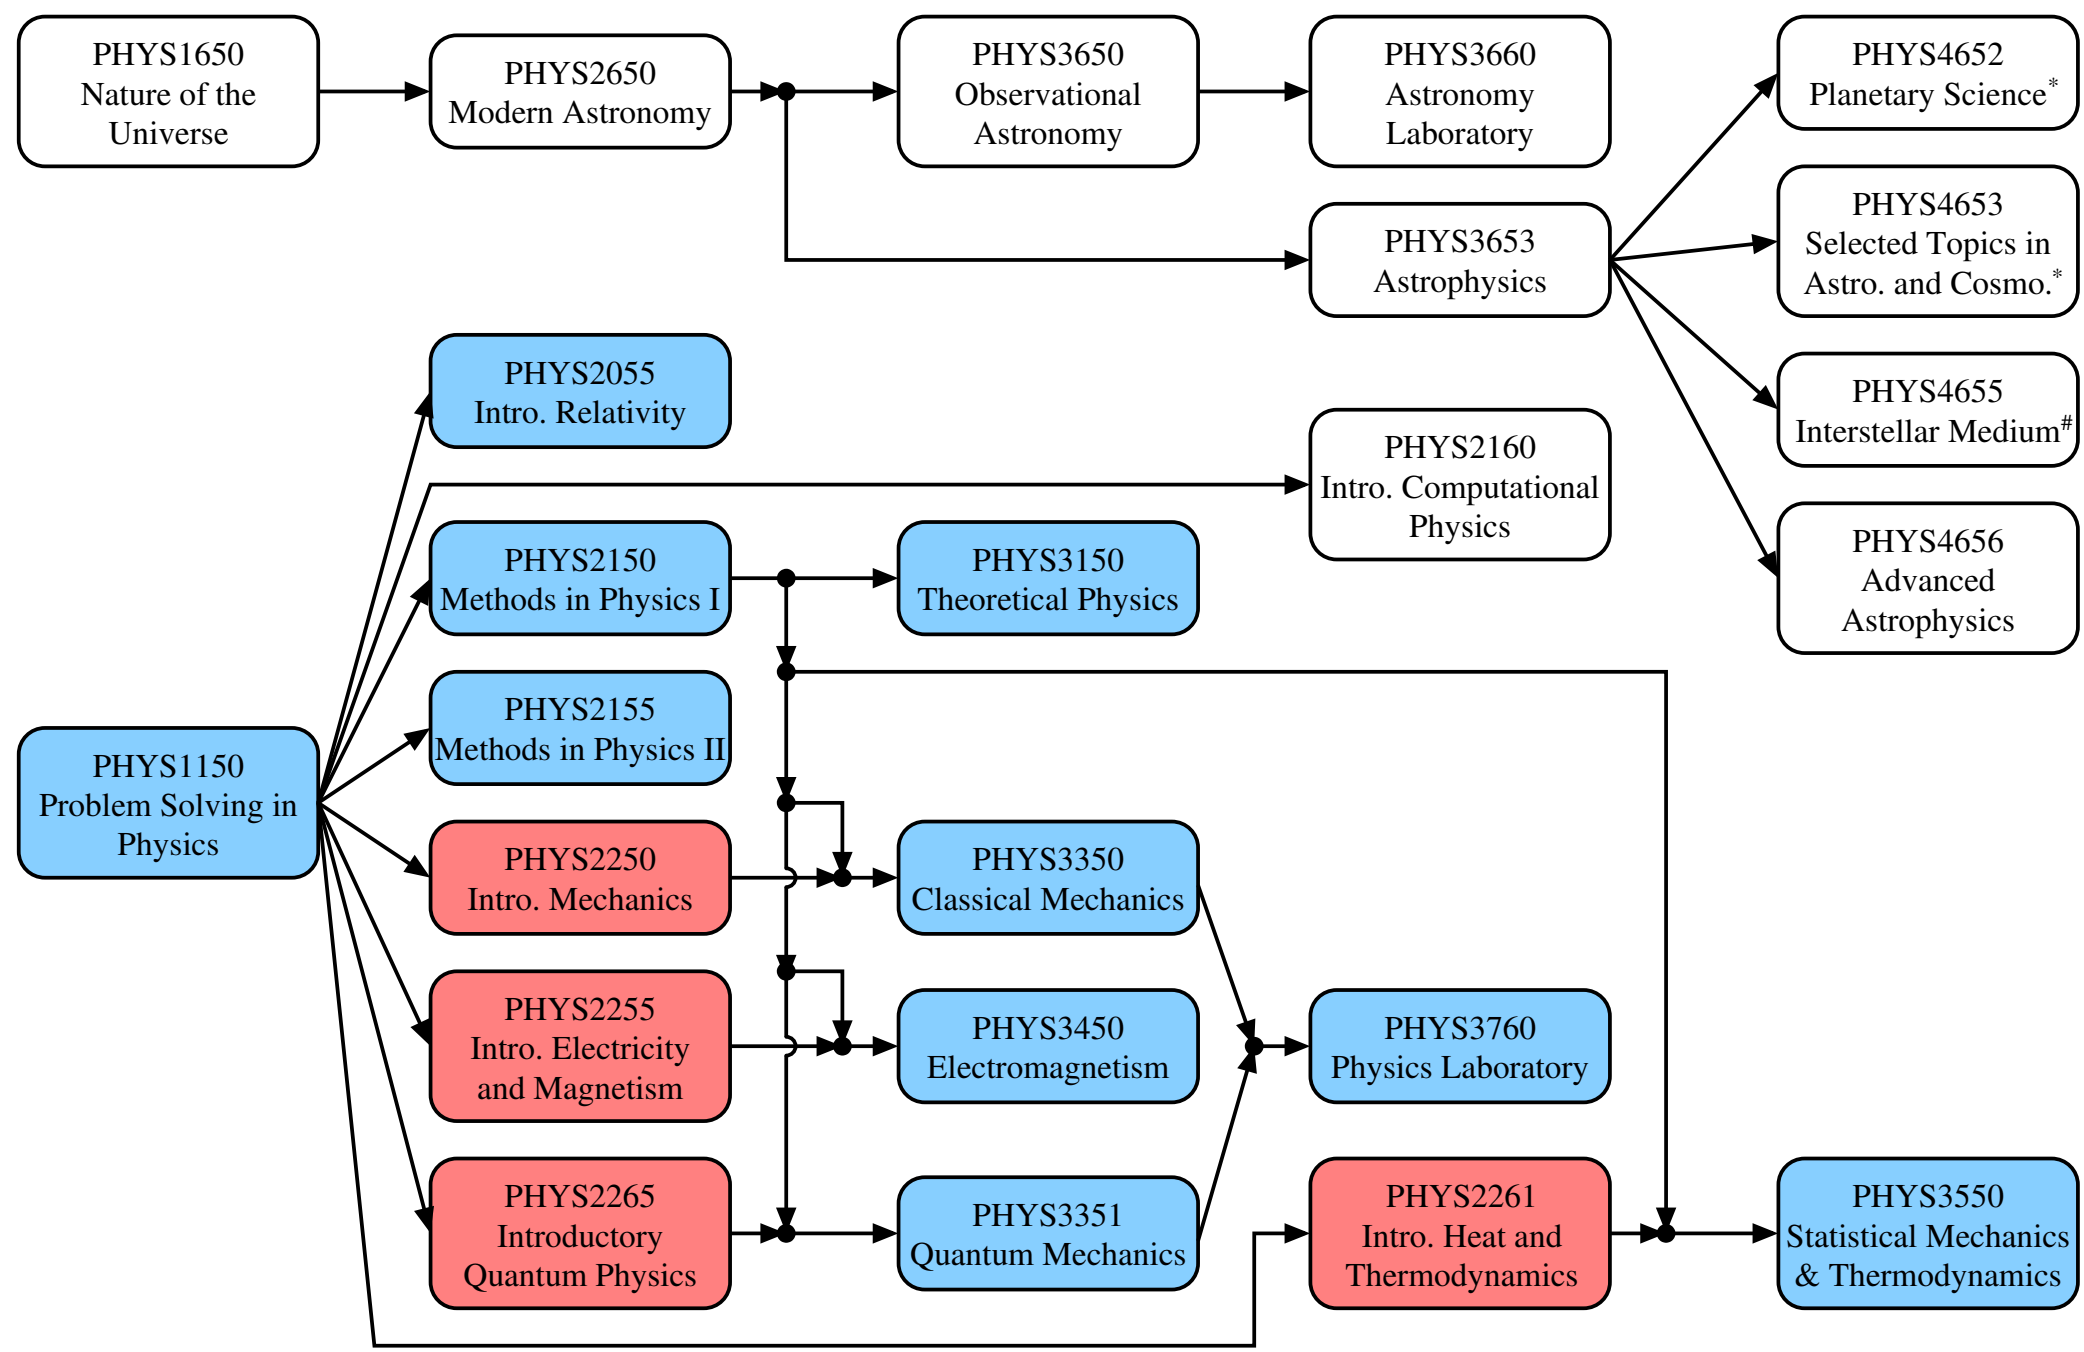

Major in Physics or Physics (Intensive) with interest in Observational Astronomy

^The course selection shown here is for reference only. Please consult the course selection advisor for your course selection.

@Those courses in pink color are the core courses for the two majors while those in blue color are the core courses for only Major in Physics (Intensive).

&Students must take the course as specified in the syllabus to fulfill the capstone requirement.

*Not offered in 2024/25

+This table is for students admitted to the first year in 2018–19 and thereafter.

#Not offered in 2025/26