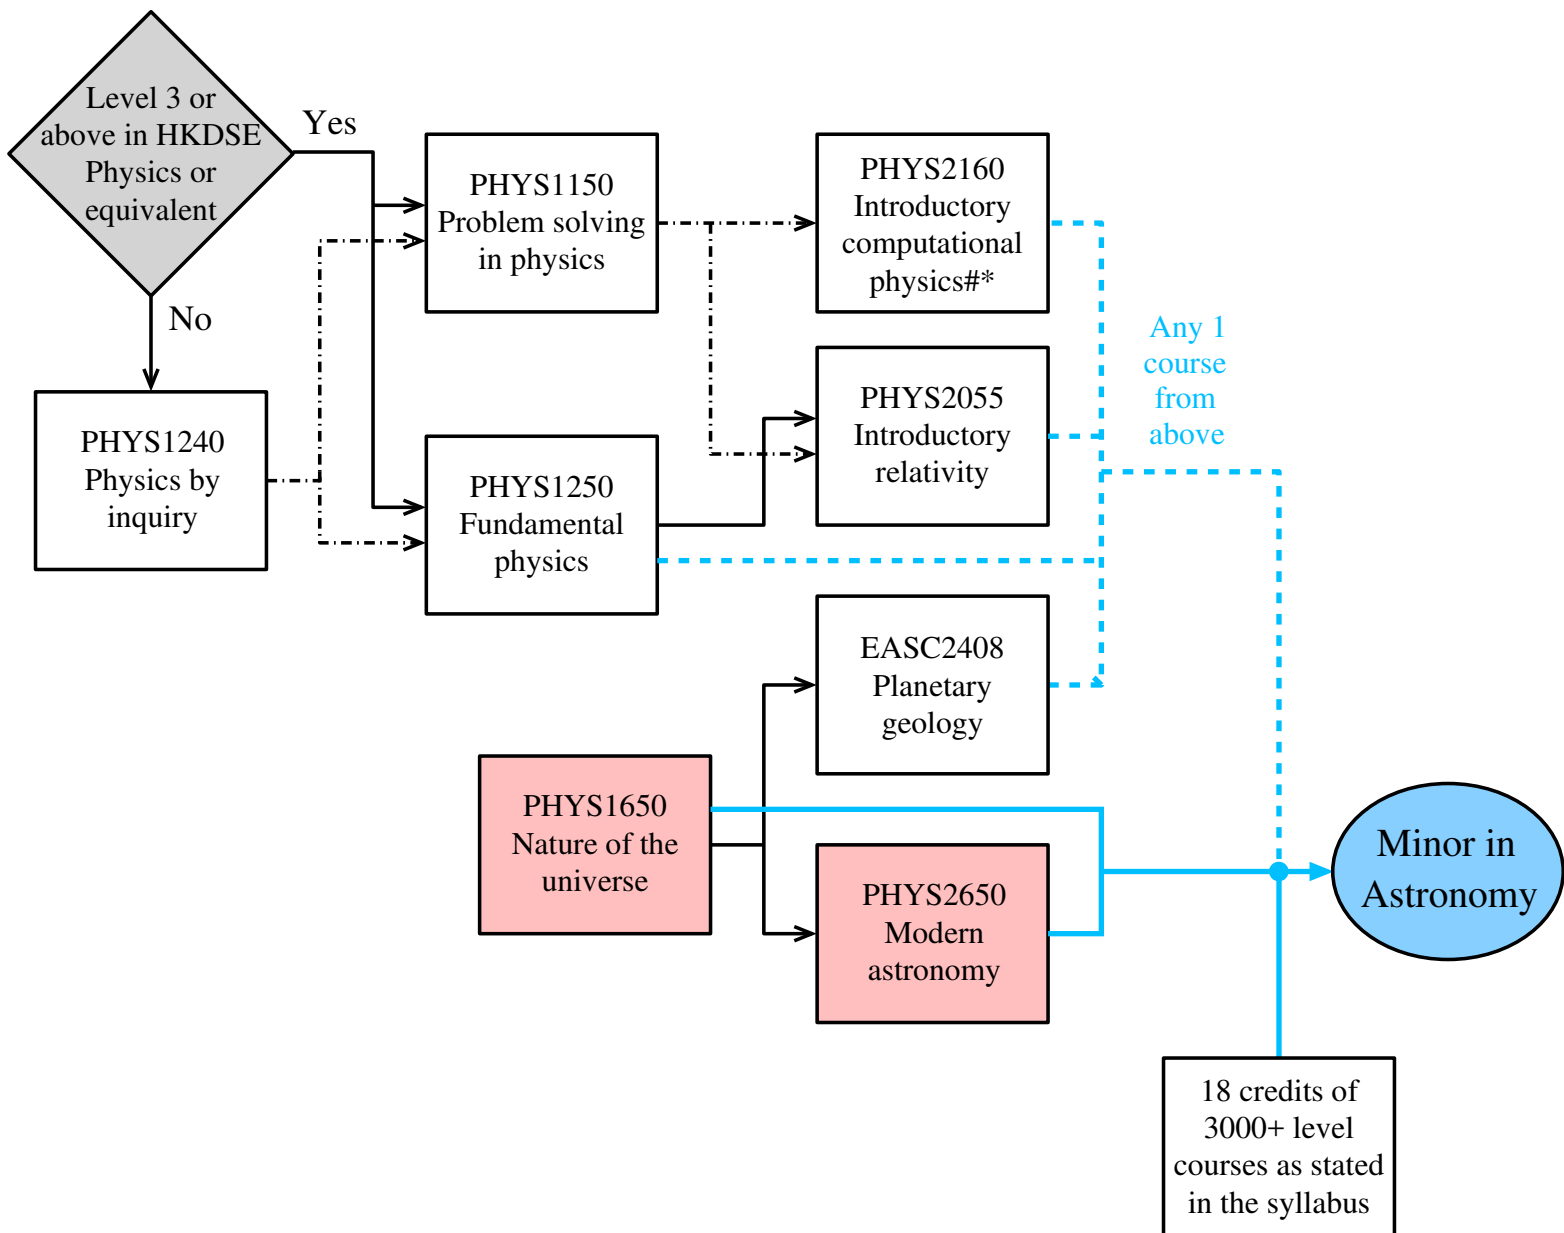

Roadmap for Minor in Astronomy

(for students admitted to the first year in 2018–19 and thereafter)

(#PHYS2160 is NOT an elective course for students admitted in 2018–19.)

(*Students who has passed MATH1013 can also take PHYS2160.)

(Those courses in pink color are the compulsory courses.)