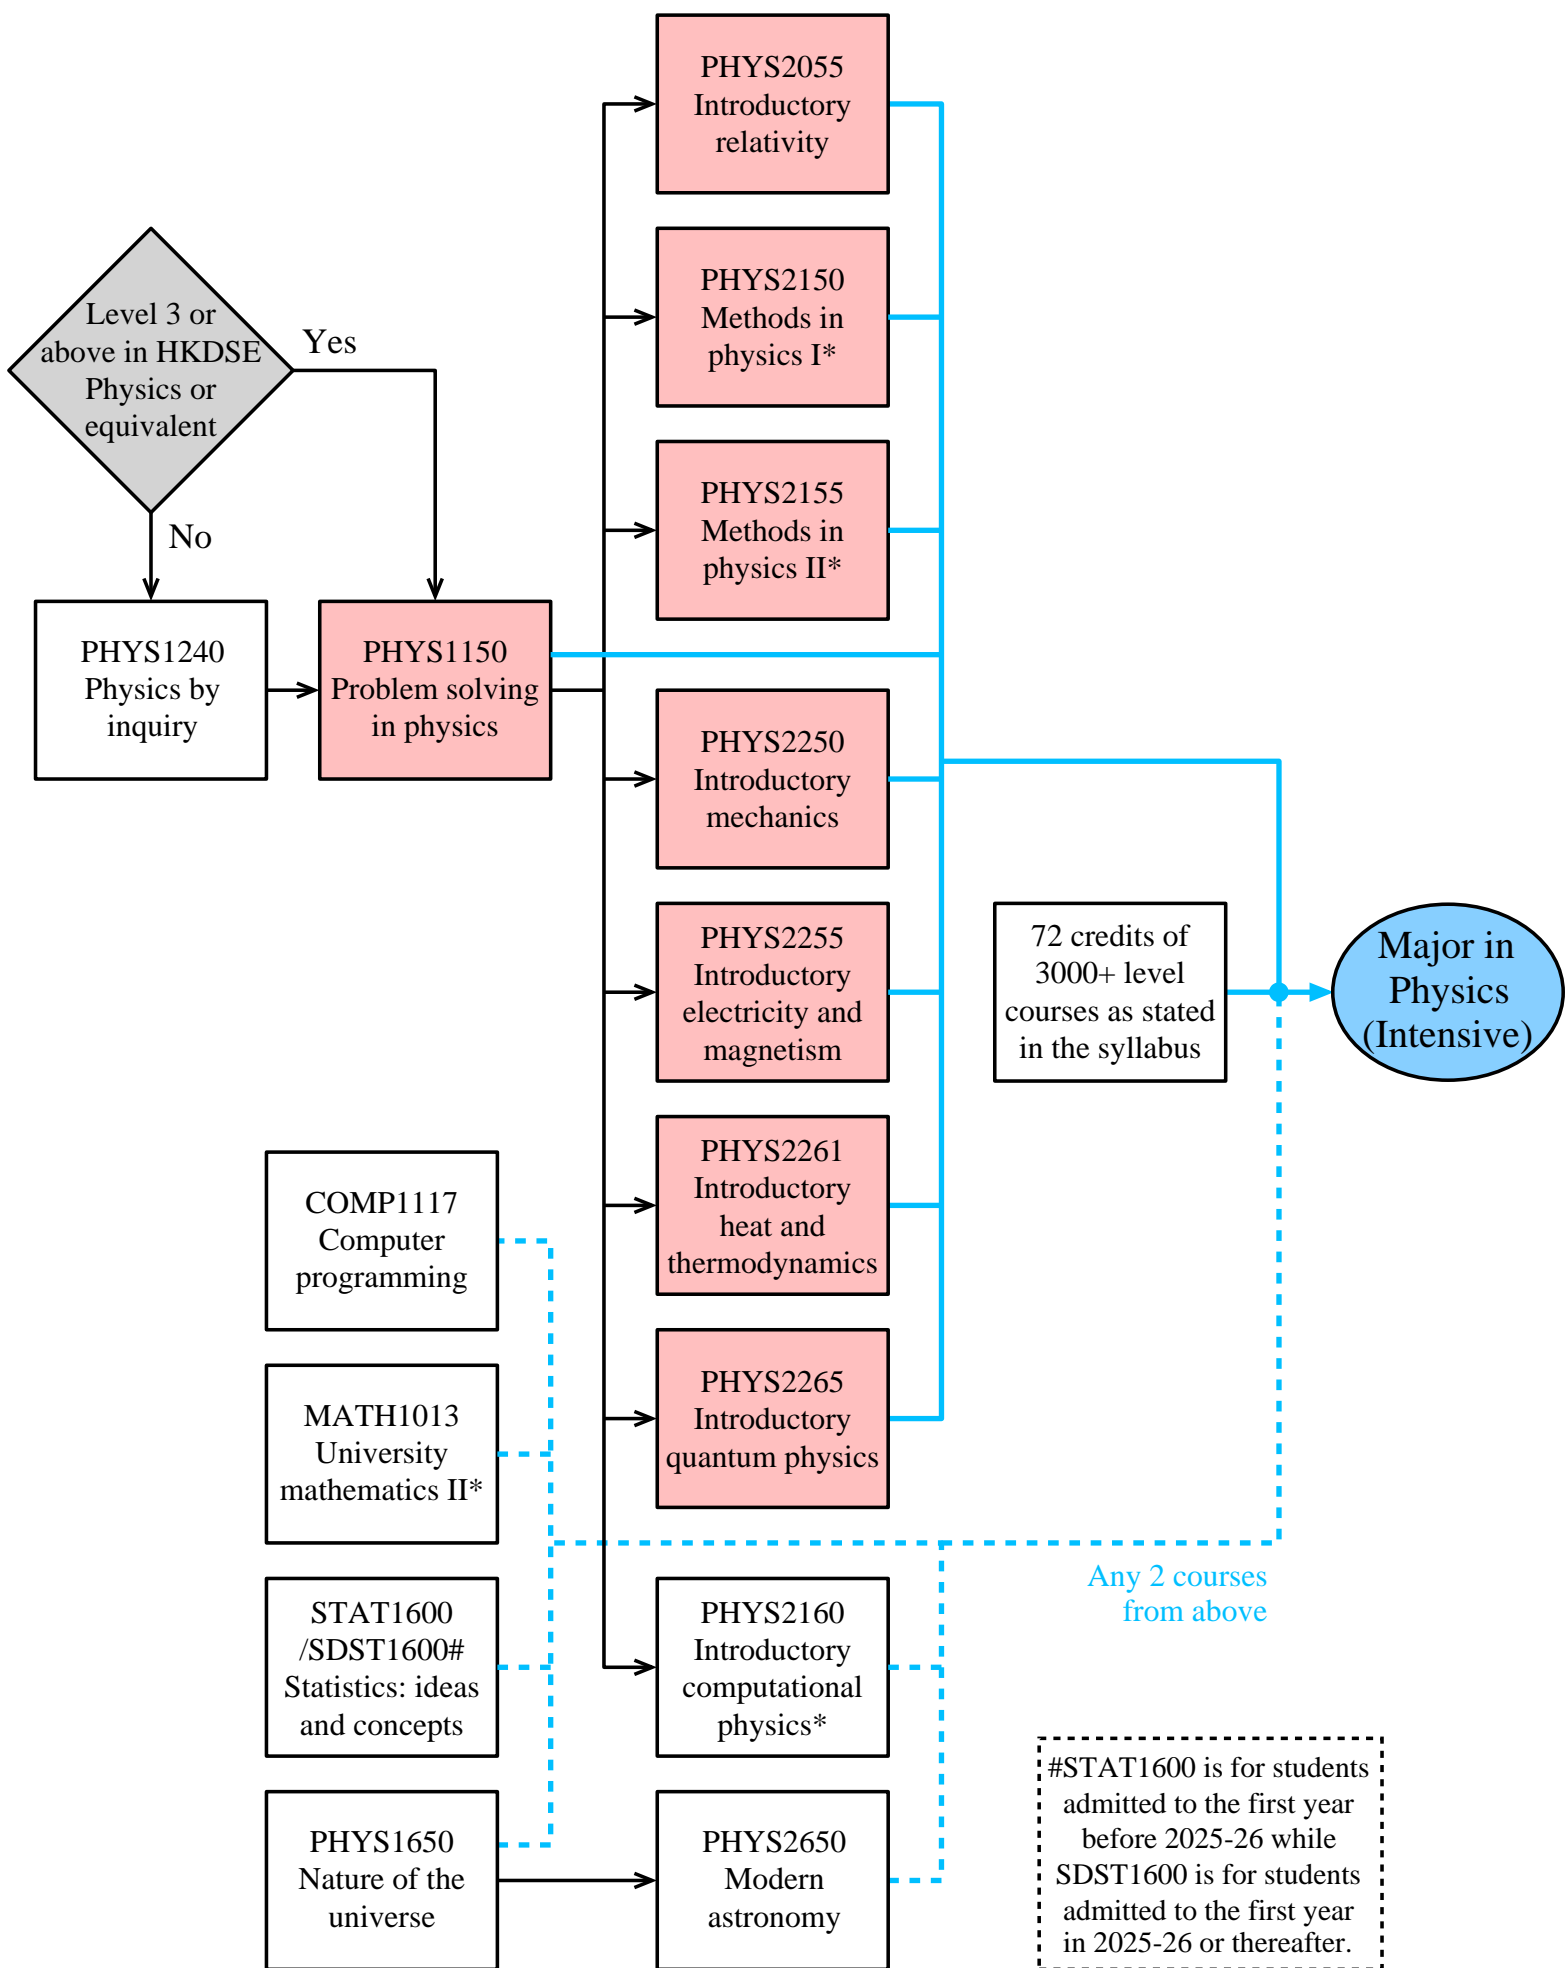

Roadmap for Major in Physics (Intensive)

(for students admitted to the first year in 2018-19 and thereafter)

(*Students who has passed MATH1013 can also take PHYS2150, PHYS2155, and PHYS2160.)
(Those courses in pink color are the compulsory courses.)

#STAT1600 is for students admitted to the first year before 2025-26 while SDST1600 is for students admitted to the first year in 2025-26 or thereafter.