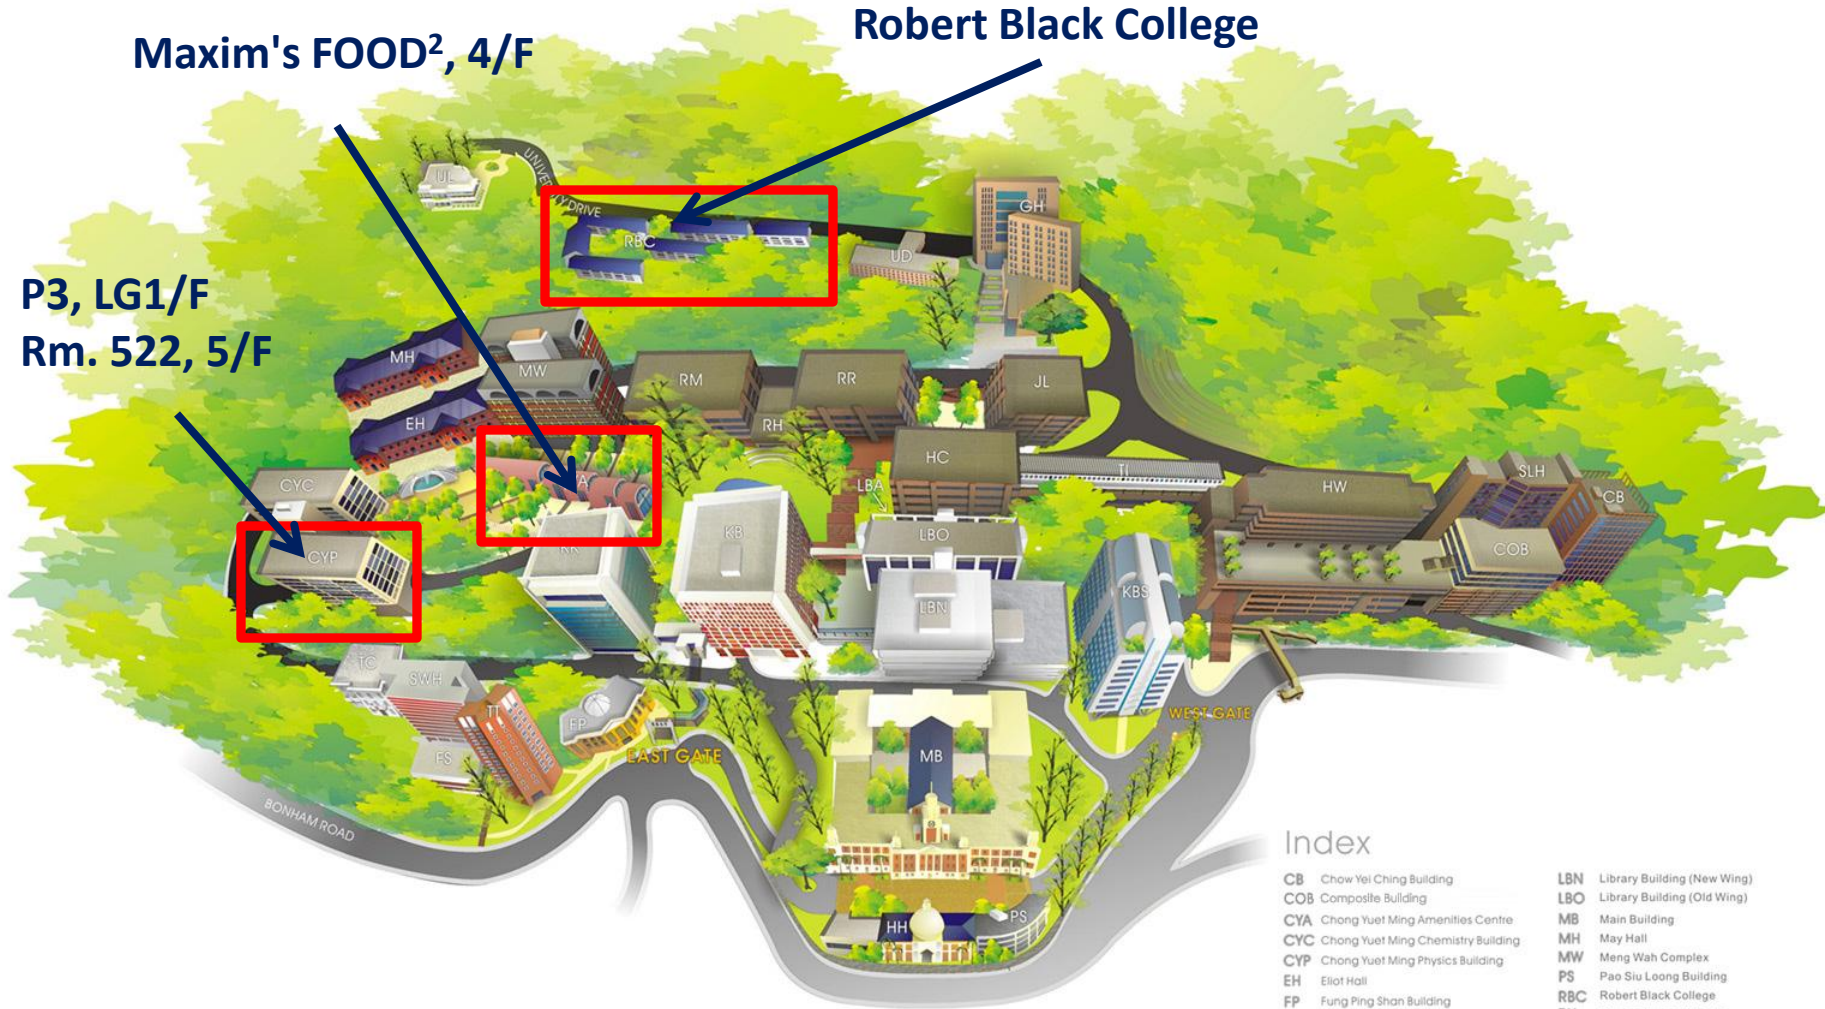

Maxim's FOOD², 4/F

Robert Black College

P3, LG1/F
Rm. 522, 5/F

Index

CB	Chow Yei Ching Building	LBN	Library Building (New Wing)
COB	Composite Building	LBO	Library Building (Old Wing)
CYA	Chong Yuet Ming Amenities Centre	MB	Main Building
CYC	Chong Yuet Ming Chemistry Building	MH	May Hall
CYP	Chong Yuet Ming Physics Building	MW	Meng Wah Complex
EH	Eliot Hall	PS	Pao Siu Loong Building
FP	Fung Ping Shan Building	RBC	Robert Black College
FS	Fong Shu Chuen Amenities Centre	RM	Rayson Huang Theatre
GH	Graduate House	RH	Runme Shaw Building
HC	Hui Oi Chow Science Building	RR	Run Run Shaw Building
HH	Hung Hing Ying Building	SLH	Simon K.Y. Lee Hall
HW	Haking Wong Building	SWH	Swire Hall
JL	James Hsioung Lee Science Building	TC	Tang Chi Ngong Building
KB	Knowles Building	TI	Technology Innovation and Incubation Building
KBS	Kadoorie Biological Sciences Building	UD	University Drive No. 2
KK	K.K. Leung Building	TT	T.T. Tsui Building
LBA	Library Annex	UL	University Lodge

The University of Hong Kong
Main Campus